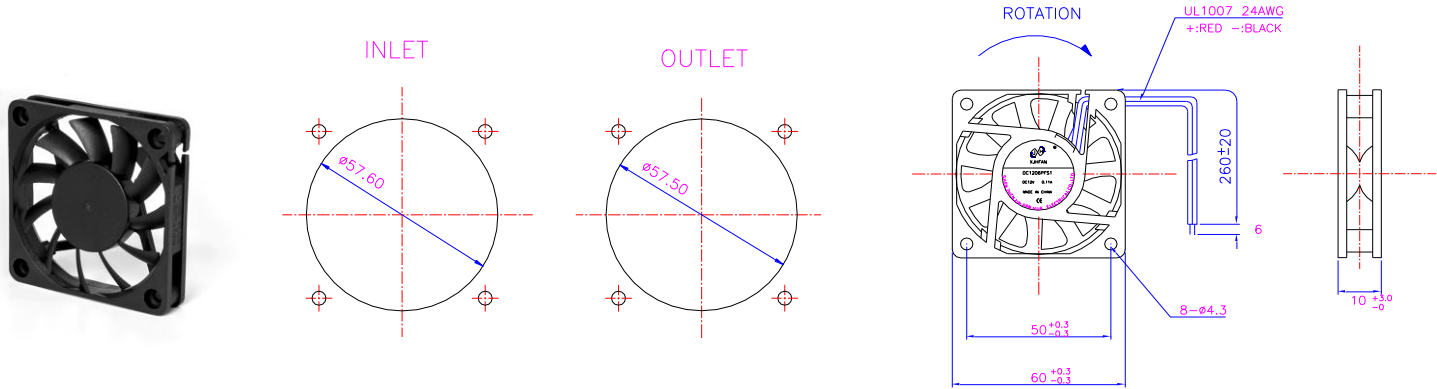

60×60×10 mm

XJHFAN

Bearing Type: Ball/Sleeve bearing

Air Flow: 14~19CFM

编号 Model	电压 Rating Voltage(VDC)	电流 Power Current (AMP)	功率 Power Consumption (WATTS)	轴承 Bearing Ball Sleeve	转速 Speed (RPM)	风量 Air Flow (CFM)	风压 Static Pressure (Inch-H ₂ O)	噪声 Noise (dBA)
DC1206PFS1	12	0.11	1.4	S	5200	16.5	0.17	36
DC1206PFS2	12	0.08	1.0	S	4300	14	0.12	35
DC1206PFS3	12	0.06	0.8	S	3600	11	0.07	29
DC1206PFB1	12	0.11	1.4	B	5200	16.5	0.17	36
DC1206PFB2	12	0.08	1.0	B	4300	14	0.12	35
DC1206PFB3	12	0.06	0.8	B	3600	11	0.07	29