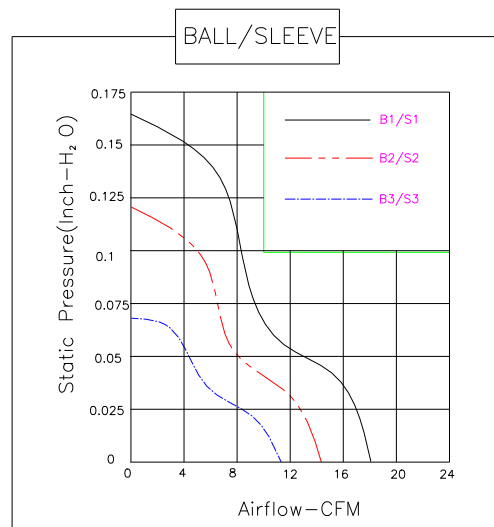

60×60×10 mm

XJHFAN

Bearing Type: Ball/Sleeve bearing

Air Flow: 14~19CFM

编号 Model	电压 Rating Voltage(VDC)	电流 Power Current (AMP)	功率 Power Consumption (WATTS)	轴承 Bearing Ball Sleeve	转速 Speed (RPM)	风量 Air Flow (CFM)	风压 Static Pressure (Inch-H ₂ O)	噪声 Noise (dBA)
DC1206PFS1	12	0.11	1.4	S	5200	16.5	0.17	36
DC1206PFS2	12	0.08	1.0	S	4300	14	0.12	35
DC1206PFS3	12	0.06	0.8	S	3600	11	0.07	29
DC1206PFB1	12	0.11	1.4	B	5200	16.5	0.17	36
DC1206PFB2	12	0.08	1.0	B	4300	14	0.12	35
DC1206PFB3	12	0.06	0.8	B	3600	11	0.07	29