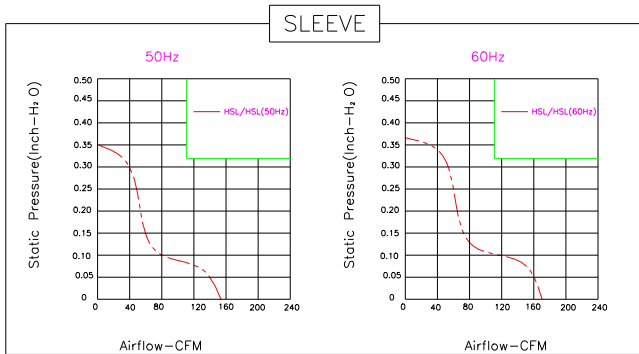

172×151×51 mm (17251-C)

Bearing Type: Ball/Sleeve bearing

Air Flow: 145~180CFM

XJHFAN

编号 Model	型号 P/N	电压 Rating Voltage(VAC)	频率 Frequency (Hz)	电流 Power Current (AMP)	功率 Power Consumption (WATTS)	轴承 Bearing Ball Sleeve	转速 Speed (RPM)	风量 Air Flow (CFM)	风压 Static Pressure (Inch-H2O)	噪声 Noise (dBA)
A1175HBL-C	JZ15050HBL(T)	115	50/60	0.40/0.45	49/45	B	2650/2950	150/180	0.38/0.48	55/60
A1175HSL-C	JZ15050HSL(T)	115	50/60	0.40/0.45	49/45	S	2600/2700	145/170	0.35/0.45	53/58
A2175HBL-C	JZ15050HBL(T)	220/240	50/60	0.13/0.12	28/26	B	2600/2800	145/160	0.33/0.43	52/57
A2175HSL-C	JZ15050HSL(T)	220/240	50/60	0.13/0.12	28/26	S	2600/2700	145/170	0.35/0.45	53/58