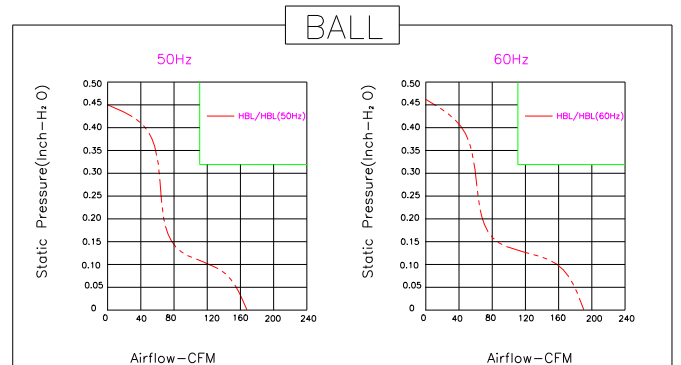

172×151×51 mm (17251-C)

Bearing Type: Ball/Sleeve bearing

Air Flow: 145~180CFM

XJHFAN

编号 Model	型号 P/N	电压 Rating Voltage(VAC)	频率 Frequency (Hz)	电流 Power Current (AMP)	功率 Power Consumption (WATTS)	轴承 Bearing Ball Sleeve	转速 Speed (RPM)	风量 Air Flow (CFM)	风压 Static Pressure (Inch-H2O)	噪声 Noise (dBA)
A1175HBL-C	JZ15050HBL(T)	115	50/60	0.40/0.45	49/45	B	2650/2950	150/180	0.38/0.48	55/60
A1175HSL-C	JZ15050HSL(T)	115	50/60	0.40/0.45	49/45	S	2600/2700	145/170	0.35/0.45	53/58
A2175HBL-C	JZ15050HBL(T)	220/240	50/60	0.13/0.12	28/26	B	2600/2800	145/160	0.33/0.43	52/57
A2175HSL-C	JZ15050HSL(T)	220/240	50/60	0.13/0.12	28/26	S	2600/2700	145/170	0.35/0.45	53/58