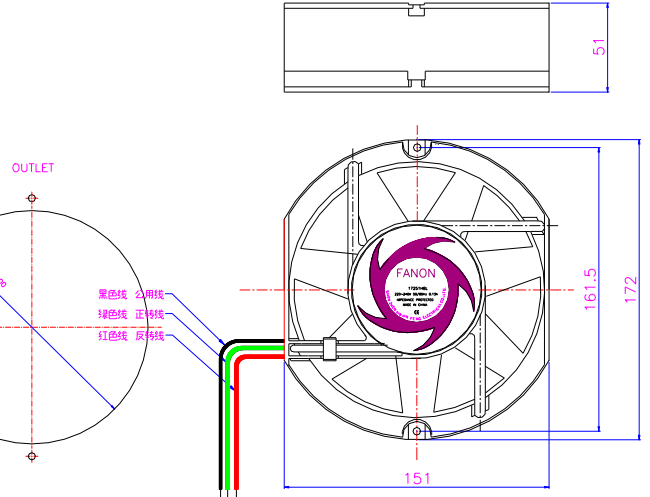

172×151×51 mm (17251-C)

Bearing Type: Ball/Sleeve bearing

Air Flow: 145~180CFM

XJHFAN

编号 Model	型号 P/N	电压 Rating Voltage(VAC)	频率 Frequency (Hz)	电流 Power Current (AMP)	功率 Power Consumption (WATTS)	轴承 Bearing Ball Sleeve	转速 Speed (RPM)	风量 Air Flow (CFM)	风压 Static Pressure (Inch-H2O)	噪声 Noise (dBA)
A1175HBL-C	JZ15050HBL(T)	115	50/60	0.40/0.45	49/45	B	2650/2950	150/180	0.38/0.48	55/60
A1175HSL-C	JZ15050HSL(T)	115	50/60	0.40/0.45	49/45	S	2600/2700	145/170	0.35/0.45	53/58
A2175HBL-C	JZ15050HBL(T)	220/240	50/60	0.13/0.12	28/26	B	2600/2800	145/160	0.33/0.43	52/57
A2175HSL-C	JZ15050HSL(T)	220/240	50/60	0.13/0.12	28/26	S	2600/2700	145/170	0.35/0.45	53/58