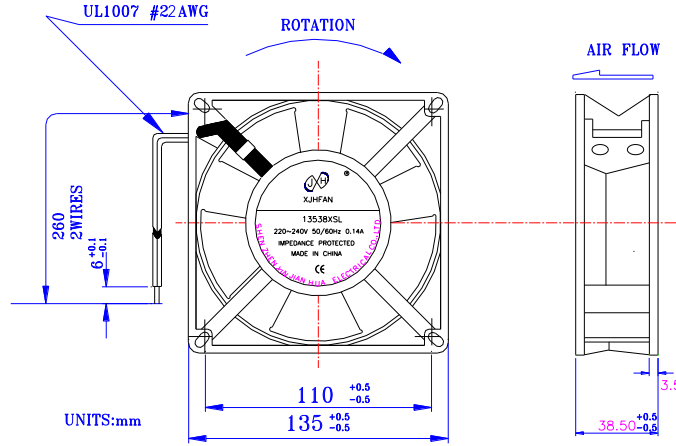

135×135×38 mm

XJHFAN

Bearing Type: Ball/Sleeve bearing

Air Flow: 70~112CFM

规格型号 P/N	电压 Rating Voltage(VAC)	频率 Frequency (Hz)	电流 Power Current (AMP)	功率 Power Consumption (WATTS)	轴承 Bearing Ball Sleeve	转速 Speed (RPM)	风量 Air Flow (CFM)	风压 Static Pressure (Inch-H ₂ O)	噪声 Noise (dBA)
13538XSL (T)	115	50/60	0.26/0.24	23/22	S	2500/2850	90/110	0.33/0.38	45/49
13538XBL (T)	115	50/60	0.26/0.24	23/22	B	2550/2850	90/112	0.34/0.39	46/50
13538XSL (T)	220/240	50/60	0.14/0.12	23/22	S	2500/2850	95/115	0.33/0.38	44/49
13538XBL (T)	220/240	50/60	0.14/0.12	23/22	B	2550/2850	95/117	0.34/0.39	44/49
13538XSL (T)	380	50/60	0.06/0.05	12/9	S	2500/2850	80/85	0.25/0.30	44/48
13538XBL (T)	380	50/60	0.06/0.05	12/9	B	2650/2850	80/90	0.28/0.32	45/49