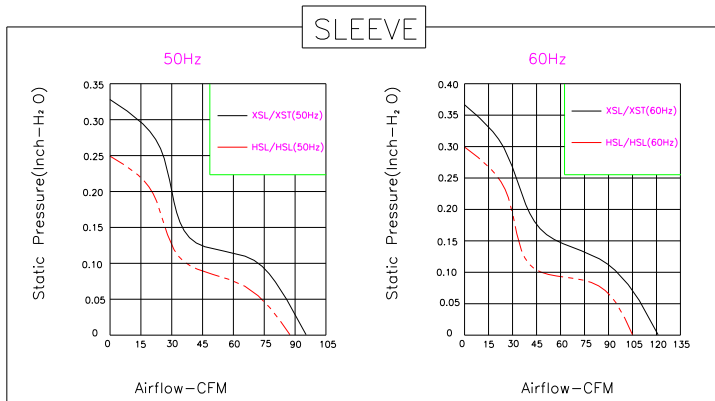

135×135×38 mm

XJHFAN

Bearing Type: Ball/Sleeve bearing

Air Flow: 70~112CFM

规格型号 P/N	电压 Rating Voltage(VAC)	频率 Frequency (Hz)	电流 Power Current (AMP)	功率 Power Consumption (WATTS)	轴承 Bearing Ball Sleeve	转速 Speed (RPM)	风量 Air Flow (CFM)	风压 Static Pressure (Inch-H ₂ O)	噪声 Noise (dBA)
13538XSL (T)	115	50/60	0.26/0.24	23/22	S	2500/2850	90/110	0.33/0.38	45/49
13538XBL (T)	115	50/60	0.26/0.24	23/22	B	2550/2850	90/112	0.34/0.39	46/50
13538XSL (T)	220/240	50/60	0.14/0.12	23/22	S	2500/2850	95/115	0.33/0.38	44/49
13538XBL (T)	220/240	50/60	0.14/0.12	23/22	B	2550/2850	95/117	0.34/0.39	44/49
13538XSL (T)	380	50/60	0.06/0.05	12/9	S	2500/2850	80/85	0.25/0.30	44/48
13538XBL (T)	380	50/60	0.06/0.05	12/9	B	2650/2850	80/90	0.28/0.32	45/49