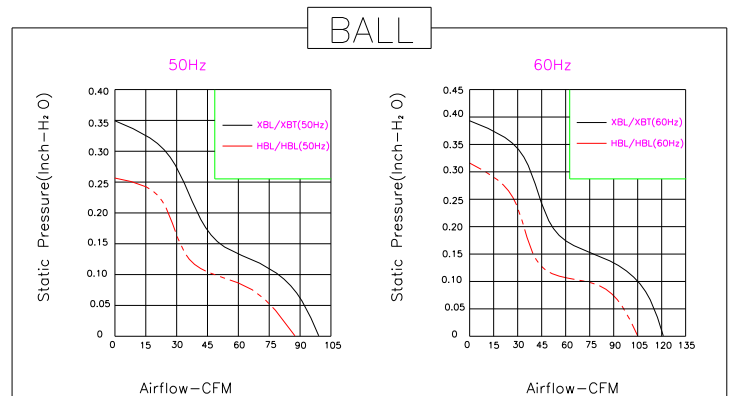

135×135×38 mm

XJHFAN

Bearing Type: Ball/Sleeve bearing

Air Flow: 70~112CFM

规格型号 P/N	电压 Rating Voltage(VAC)	频率 Frequency (Hz)	电流 Power Current (AMP)	功率 Power Consumption (WATTS)	轴承 Bearing Ball Sleeve	转速 Speed (RPM)	风量 Air Flow (CFM)	风压 Static Pressure (Inch-H ₂ O)	噪声 Noise (dBA)
13538XSL (T)	115	50/60	0.26/0.24	23/22	S	2500/2850	90/110	0.33/0.38	45/49
13538XBL (T)	115	50/60	0.26/0.24	23/22	B	2550/2850	90/112	0.34/0.39	46/50
13538XSL (T)	220/240	50/60	0.14/0.12	23/22	S	2500/2850	95/115	0.33/0.38	44/49
13538XBL (T)	220/240	50/60	0.14/0.12	23/22	B	2550/2850	95/117	0.34/0.39	44/49
13538XSL (T)	380	50/60	0.06/0.05	12/9	S	2500/2850	80/85	0.25/0.30	44/48
13538XBL (T)	380	50/60	0.06/0.05	12/9	B	2650/2850	80/90	0.28/0.32	45/49