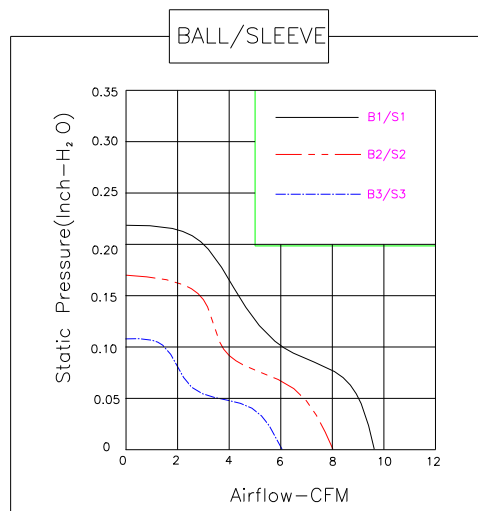

40×40×20 mm

XJHFAN

Bearing Type: Ball/Sleeve bearing

Air Flow: 6~10CFM

编号 Model	电压 Rating Voltage(VDC)	电流 Power Current (AMP)	功率 Power Consumption (WATTS)	轴承 Bearing Ball Sleeve	转速 Speed (RPM)	风量 Air Flow (CFM)	风压 Static Pressure (Inch-H ₂ O)	噪声 Noise (dBA)
DC1204PKS1	12	0.10	1.2	S	7200	8.5	0.21	26
DC1204PKS2	12	0.06	0.8	S	6200	7.5	0.16	22
DC1204PKS3	12	0.06	0.7	S	5200	6.3	0.11	19
DC1204PKB1	12	0.10	1.2	B	7400	9	0.22	28
DC1204PKB2	12	0.06	0.8	B	6500	8	0.17	23
DC1204PKB3	12	0.05	0.6	B	5400	6.5	0.12	20
DC2404PKS2	24	0.05	1.2	S	6000	6.5	0.12	20
DC2404PKS3	24	0.03	0.8	S	4500	5.2	0.08	23
DC2404PKB2	24	0.04	1.0	B	6500	8	0.17	23
DC2404PKB3	24	0.03	0.7	B	5000	6	0.11	21