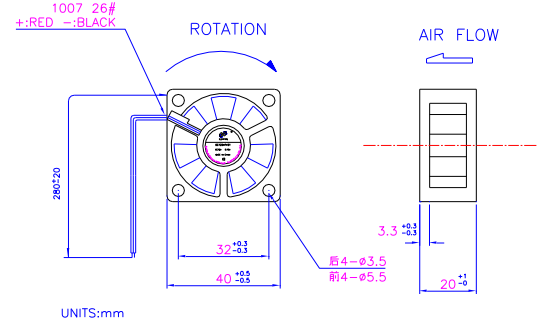

40×40×20 mm

XJHFAN

Bearing Type: Ball/Sleeve bearing

Air Flow: 6~10CFM

编号 Model	电压 Rating Voltage(VDC)	电流 Power Current (AMP)	功率 Power Consumption (WATTS)	轴承 Bearing Ball Sleeve	转速 Speed (RPM)	风量 Air Flow (CFM)	风压 Static Pressure (Inch-H ₂ O)	噪声 Noise (dBA)
DC1204PKS1	12	0.10	1.2	S	7200	8.5	0.21	26
DC1204PKS2	12	0.06	0.8	S	6200	7.5	0.16	22
DC1204PKS3	12	0.06	0.7	S	5200	6.3	0.11	19
DC1204PKB1	12	0.10	1.2	B	7400	9	0.22	28
DC1204PKB2	12	0.06	0.8	B	6500	8	0.17	23
DC1204PKB3	12	0.05	0.6	B	5400	6.5	0.12	20
DC2404PKS2	24	0.05	1.2	S	6000	6.5	0.12	20
DC2404PKS3	24	0.03	0.8	S	4500	5.2	0.08	23
DC2404PKB2	24	0.04	1.0	B	6500	8	0.17	23
DC2404PKB3	24	0.03	0.7	B	5000	6	0.11	21