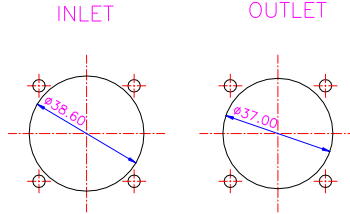

40×40×20 mm

XJHFAN

Bearing Type: Ball/Sleeve bearing

Air Flow: 6~10CFM

编号 Model	电压 Rating Voltage(VDC)	电流 Power Current (AMP)	功率 Power Consumption (WATTS)	轴承 Bearing Ball Sleeve	转速 Speed (RPM)	风量 Air Flow (CFM)	风压 Static Pressure (Inch-H ₂ O)	噪声 Noise (dBA)
DC1204PKS1	12	0.10	1.2	S	7200	8.5	0.21	26
DC1204PKS2	12	0.06	0.8	S	6200	7.5	0.16	22
DC1204PKS3	12	0.06	0.7	S	5200	6.3	0.11	19
DC1204PKB1	12	0.10	1.2	B	7400	9	0.22	28
DC1204PKB2	12	0.06	0.8	B	6500	8	0.17	23
DC1204PKB3	12	0.05	0.6	B	5400	6.5	0.12	20
DC2404PKS2	24	0.05	1.2	S	6000	6.5	0.12	20
DC2404PKS3	24	0.03	0.8	S	4500	5.2	0.08	23
DC2404PKB2	24	0.04	1.0	B	6500	8	0.17	23
DC2404PKB3	24	0.03	0.7	B	5000	6	0.11	21