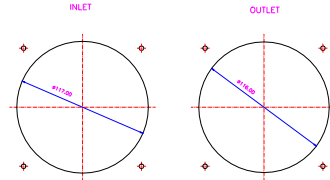

120×120×25 mm

XJHFAN

Bearing Type: Ball/Sleeve bearing

Air Flow: 60~85CFM

| 编号<br>Model | 电压<br>Rating<br>Voltage(VDC) | 电流<br>Power Current<br>(AMP) | 功率<br>Power Consumption<br>(WATTS) | 轴承<br>Bearing<br>Ball<br>Sleeve | 转速<br>Speed<br>(RPM) | 风量<br>Air Flow<br>(CFM) | 风压<br>Static Pressure<br>(Inch-H <sub>2</sub> O) | 噪声<br>Noise<br>(dBA) |
|-------------|------------------------------|------------------------------|------------------------------------|---------------------------------|----------------------|-------------------------|--|----------------------|
| DC1212PTS1  | 12                           | 0.33                         | 4.0                                | S                               | 2200                 | 83                      | 0.25   | 40                   |
| DC1212PTS2  | 12                           | 0.24                         | 2.8                                | S                               | 1800                 | 70                      | 0.20   | 36                   |
| DC1212PTS3  | 12                           | 0.14                         | 1.6                                | S                               | 1500                 | 60                      | 0.17   | 30                   |
| DC1212PTB1  | 12                           | 0.33                         | 4.0                                | S                               | 2250                 | 85                      | 0.26   | 42                   |
| DC1212PTB2  | 12                           | 0.24                         | 2.8                                | S                               | 1850                 | 72                      | 0.21   | 37                   |
| DC1212PTB3  | 12                           | 0.14                         | 1.6                                | S                               | 1600                 | 65                      | 0.19   | 32                   |
| DC2412PTS1  | 24                           | 0.20                         | 4.8                                | S                               | 2200                 | 83                      | 0.25   | 40                   |
| DC2412PTS2  | 24                           | 0.12                         | 2.8                                | S                               | 1800                 | 70                      | 0.20   | 36                   |
| DC2412PTS3  | 24                           | 0.07                         | 1.6                                | S                               | 1500                 | 60                      | 0.17   | 30                   |
| DC2412PTB1  | 24                           | 0.20                         | 4.8                                | B                               | 2250                 | 85                      | 0.26   | 42                   |
| DC2412PTB2  | 24                           | 0.12                         | 2.8                                | B                               | 1850                 | 72                      | 0.21   | 37                   |
| DC2412PTB3  | 24                           | 0.07                         | 1.6                                | B                               | 1600                 | 65                      | 0.19   | 32                   |