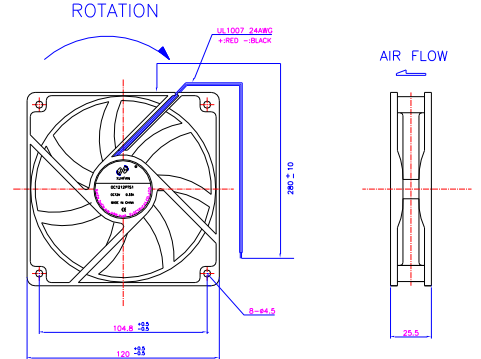

120×120×25 mm

XJHFAN

Bearing Type: Ball/Sleeve bearing

Air Flow: 60~85CFM

| 编号<br>Model | 电压<br>Rating<br>Voltage(VDC) | 电流<br>Power Current<br>(AMP) | 功率<br>Power Consumption<br>(WATTS) | 轴承<br>Bearing<br>Ball<br>Sleeve | 转速<br>Speed<br>(RPM) | 风量<br>Air Flow<br>(CFM) | 风压<br>Static Pressure<br>(Inch-H <sub>2</sub> O) | 噪声<br>Noise<br>(dBA) |
|-------------|------------------------------|------------------------------|------------------------------------|---------------------------------|----------------------|-------------------------|--|----------------------|
| DC1212PTS1  | 12                           | 0.33                         | 4.0                                | S                               | 2200                 | 83                      | 0.25   | 40                   |
| DC1212PTS2  | 12                           | 0.24                         | 2.8                                | S                               | 1800                 | 70                      | 0.20   | 36                   |
| DC1212PTS3  | 12                           | 0.14                         | 1.6                                | S                               | 1500                 | 60                      | 0.17   | 30                   |
| DC1212PTB1  | 12                           | 0.33                         | 4.0                                | S                               | 2250                 | 85                      | 0.26   | 42                   |
| DC1212PTB2  | 12                           | 0.24                         | 2.8                                | S                               | 1850                 | 72                      | 0.21   | 37                   |
| DC1212PTB3  | 12                           | 0.14                         | 1.6                                | S                               | 1600                 | 65                      | 0.19   | 32                   |
| DC2412PTS1  | 24                           | 0.20                         | 4.8                                | S                               | 2200                 | 83                      | 0.25   | 40                   |
| DC2412PTS2  | 24                           | 0.12                         | 2.8                                | S                               | 1800                 | 70                      | 0.20   | 36                   |
| DC2412PTS3  | 24                           | 0.07                         | 1.6                                | S                               | 1500                 | 60                      | 0.17   | 30                   |
| DC2412PTB1  | 24                           | 0.20                         | 4.8                                | B                               | 2250                 | 85                      | 0.26   | 42                   |
| DC2412PTB2  | 24                           | 0.12                         | 2.8                                | B                               | 1850                 | 72                      | 0.21   | 37                   |
| DC2412PTB3  | 24                           | 0.07                         | 1.6                                | B                               | 1600                 | 65                      | 0.19   | 32                   |