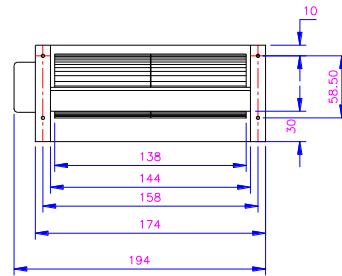

XJH60138

XJHAN

Bearing Type: Ball/Sleeve bearing

Air Flow: 73CFM

规格型号 P/N	电压 Rating Voltage(DC)	电流 Power Current (AMP)	功率 Power Consumption (WATTS)	轴承 Bearing Ball Sleeve	转速 Speed (RPM)	风量 Air Flow (CFM)	噪声 Noise (dBA)
XJH60138-DC12	12	0.75	9	S	2000	70	35
XJH60138-DC24	24	0.40	9.5	S	2000	70	35
XJH60138-DC12	12	0.75	9	B	2100	73	35
XJH60138-DC24	24	0.40	9.5	B	2100	73	35