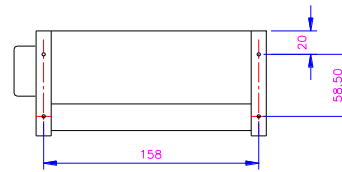

XJH60138

XJHAN

Bearing Type: Ball/Sleeve bearing

Air Flow: 73CFM

规格型号 P/N	电压 Rating Voltage(DC)	电流 Power Current (AMP)	功率 Power Consumption (WATTS)	轴承 Bearing Ball Sleeve	转速 Speed (RPM)	风量 Air Flow (CFM)	噪声 Noise (dBA)
XJH60138-DC12	12	0.75	9	S	2000	70	35
XJH60138-DC24	24	0.40	9.5	S	2000	70	35
XJH60138-DC12	12	0.75	9	B	2100	73	35
XJH60138-DC24	24	0.40	9.5	B	2100	73	35