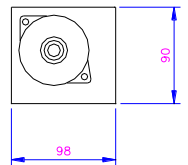

XJH60138

XJHAN

Bearing Type: Ball/Sleeve bearing

Air Flow: 73CFM

规格型号 P/N	电压 Rating Voltage(DC)	电流 Power Current (AMP)	功率 Power Consumption (WATTS)	轴承 Bearing Ball Sleeve	转速 Speed (RPM)	风量 Air Flow (CFM)	噪声 Noise (dBA)
XJH60138-DC12	12	0.75	9	S	2000	70	35
XJH60138-DC24	24	0.40	9.5	S	2000	70	35
XJH60138-DC12	12	0.75	9	B	2100	73	35
XJH60138-DC24	24	0.40	9.5	B	2100	73	35