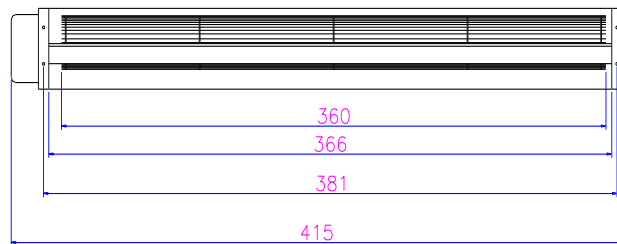

XJH60360

XJHFAN

Bearing Type: Ball/Sleeve bearing

Air Flow: 115CFM

规格型号 P/N	电压 Rating Voltage(DC)	电流 Power Current (AMP)	功率 Power Consumption (WATTS)	轴承 Bearing Ball Sleeve	转速 Speed (RPM)	风量 Air Flow (CFM)	噪声 Noise (dBA)
XJH60360-DC12	12	0.98	11.5	S	1330	115	38
XJH60360-DC24	24	0.50	12	S	1330	115	38
XJH60360-DC12	12	0.98	11.5	B	1350	115	38
XJH60360-DC24	24	0.50	12	B	1350	115	38