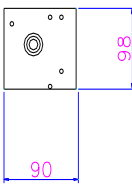

XJH60360

XJHFAN

Bearing Type: Ball/Sleeve bearing

Air Flow: 115CFM

规格型号 P/N	电压 Rating Voltage(DC)	电流 Power Current (AMP)	功率 Power Consumption (WATTS)	轴承 Bearing Ball Sleeve	转速 Speed (RPM)	风量 Air Flow (CFM)	噪声 Noise (dBA)
XJH60360-DC12	12	0.98	11.5	S	1330	115	38
XJH60360-DC24	24	0.50	12	S	1330	115	38
XJH60360-DC12	12	0.98	11.5	B	1350	115	38
XJH60360-DC24	24	0.50	12	B	1350	115	38