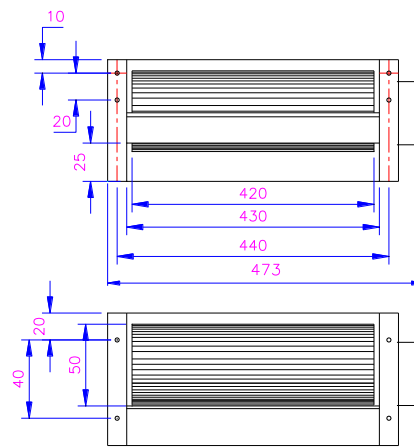

XJH50420

XJHFAN

Bearing Type: Ball/Sleeve bearing

Air Flow: 110 CFM

规格型号 P/N	电压 Rating Voltage(DC)	电流 Power Current (AMP)	功率 Power Consumption (WATTS)	轴承 Bearing Ball Sleeve	转速 Speed (RPM)	风量 Air Flow (CFM)	噪声 Noise (dBA)
47-50420-DC24	24	0.53	12.7	B	1850	115	45
47-50420-DC12	12	1.0	12	B	1850	115	45