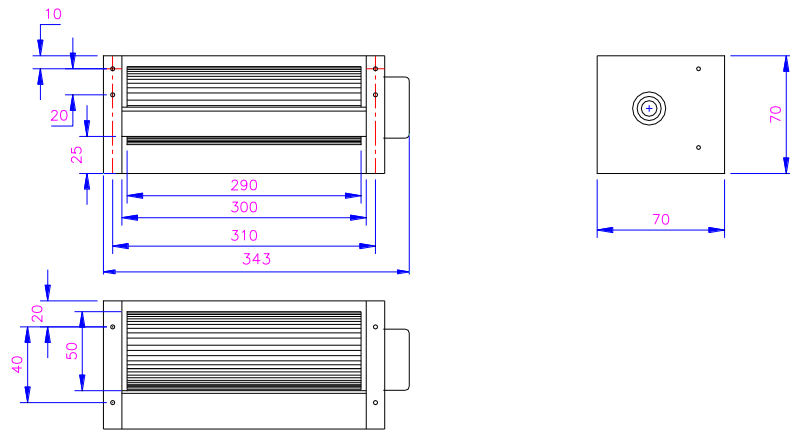

XJH50290

XJHFAN

Bearing Type: Ball/Sleeve bearing

Air Flow: 110 CFM

| 规格型号 P/N | 电压 Rating Voltage(DC) | 电流 Power Current (AMP) | 功率 Power Consumption (WATTS) | 轴承 Bearing Ball Sleeve | 转速 Speed (RPM) | 风量 Air Flow (CFM) | 噪声 Noise (dBA) |
|---------------|-----------------------------|------------------------------|------------------------------------|------------------------------|----------------------|-------------------------|-------------------|
| XJH50290-DC12 | 12 | 0.33 | 4.0 | S | 1700 | 70 | 40 |
| XJH50290-DC24 | 24 | 0.17 | 4.0 | S | 1600 | 68 | 40 |
| XJH50290-DC12 | 12 | 0.33 | 4.0 | B | 1700 | 70 | 40 |
| XJH50290-DC24 | 24 | 0.17 | 4.0 | B | 1600 | 68 | 40 |
| 47-50290-DC24 | 24 | 0.50 | 12 | B | 2200 | 110 | 45 |
| 47-50290-DC12 | 12 | 1.0 | 12 | B | 2200 | 110 | 45 |