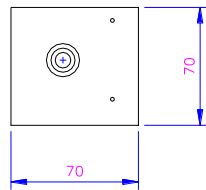

XJH50190

XJHFAN

Bearing Type: Ball/Sleeve bearing

Air Flow: 88CFM

规格型号 P/N	电压 Rating Voltage(DC)	电流 Power Current (AMP)	功率 Power Consumption (WATTS)	轴承 Bearing Ball Sleeve	转速 Speed (RPM)	风量 Air Flow (CFM)	噪声 Noise (dBA)
XJH50190-DC12	12	0.32	4.0	S	2000	70	33
XJH50190-DC24	24	0.16	4.0	S	1950	68	33
XJH50190-DC12	12	0.32	4.0	B	2000	70	33
XJH50190-DC24	24	0.16	4.0	B	1950	68	33
47-50190-DC24	24	0.40	9.6	B	2500	88	45
47-50190-DC12	12	0.80	9.6	B	2500	88	45