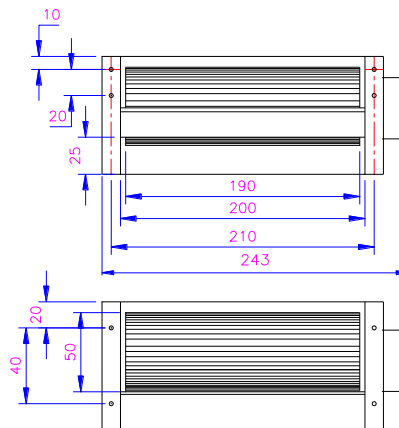

XJH50190

XJHFAN

Bearing Type: Ball/Sleeve bearing

Air Flow: 88CFM

规格型号 P/N	电压 Rating Voltage(DC)	电流 Power Current (AMP)	功率 Power Consumption (WATTS)	轴承 Bearing Ball Sleeve	转速 Speed (RPM)	风量 Air Flow (CFM)	噪声 Noise (dBA)
XJH50190-DC12	12	0.32	4.0	S	2000	70	33
XJH50190-DC24	24	0.16	4.0	S	1950	68	33
XJH50190-DC12	12	0.32	4.0	B	2000	70	33
XJH50190-DC24	24	0.16	4.0	B	1950	68	33
47-50190-DC24	24	0.40	9.6	B	2500	88	45
47-50190-DC12	12	0.80	9.6	B	2500	88	45