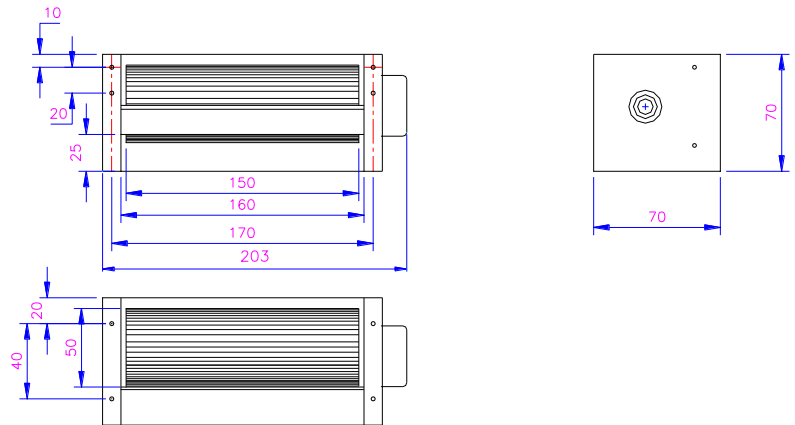

# XJHFAN

Bearing Type: Ball/Sleeve bearing

Air Flow: 49CFM

规格型号 P/N	电压 Rating Voltage(DC)	电流 Power Current (AMP)	功率 Power Consumption (WATTS)	轴承 Bearing Ball Sleeve	转速 Speed (RPM)	风量 Air Flow (CFM)	噪声 Noise (dBA)
XJH50150-DC12	12	0.30	3.6	S	2100	40	31
XJH50150-DC24	24	0.15	3.6	S	2100	40	31
XJH50150-DC12	12	0.30	3.6	B	2100	40	31
XJH50150-DC24	24	0.15	3.6	B	2100	40	31
47-50150-DC24	24	0.37	8.8	B	2600	49	38
47-50150-DC12	12	0.75	9.0	B	2600	49	38