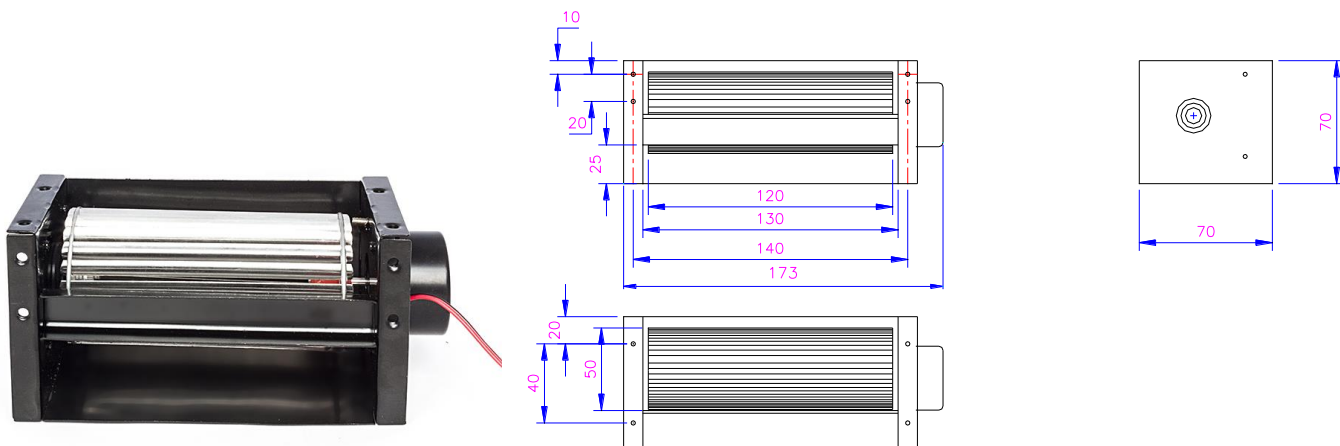

XJH50120

XJHFAN

Bearing Type: Ball/Sleeve bearing

Air Flow: 88CFM

规格型号 P/N	电压 Rating Voltage(DC)	电流 Power Current (AMP)	功率 Power Consumption (WATTS)	轴承 Bearing Ball Sleeve	转速 Speed (RPM)	风量 Air Flow (CFM)	噪声 Noise (dBA)
XJH50120-DC12	12	0.27	3.2	S	2000	38	30
XJH50120-DC24	24	0.13	3.2	S	2000	38	30
XJH50120-DC12	12	0.27	3.2	B	2000	38	30
XJH50120-DC24	24	0.13	3.2	B	2000	38	30
47-50120-DC24	24	0.35	8.5	B	2500	47	38
47-50120-DC12	12	0.72	8.5	B	2500	47	38