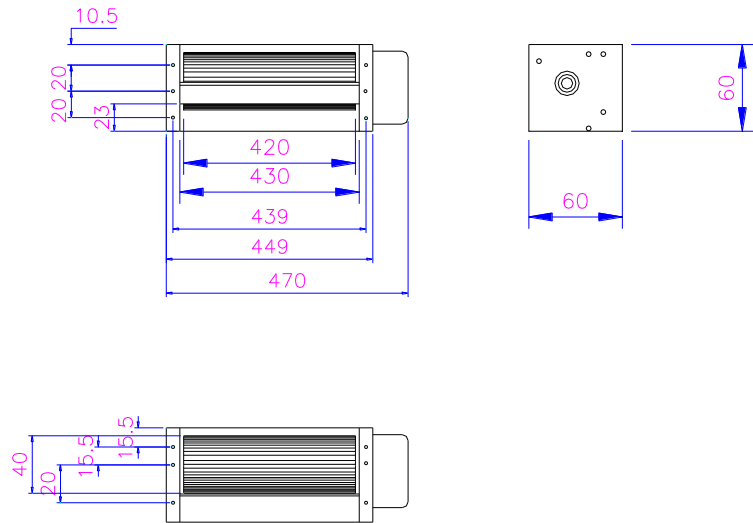

XJH40420

XJHFAN

Bearing Type: Ball/Sleeve bearing

Air Flow: 103CFM

规格型号 P/N	电压 Rating Voltage(DC)	电流 Power Current (AMP)	功率 Power Consumption (WATTS)	轴承 Bearing Ball Sleeve	转速 Speed (RPM)	风量 Air Flow (CFM)	噪声 Noise (dBA)
XJH40420-DC12	12	0.35	4.2	S	1300	70	40
XJH40420-DC24	24	0.19	4.5	S	1300	68	40
XJH40420-DC12	12	0.35	4.2	B	1300	70	40
XJH40420-DC24	24	0.19	4.5	B	1300	68	40
47-40420-DC24	24	0.47	11.3	B	2400	100	45
47-40420-DC12	12	1.1	13	B	2500	103	45