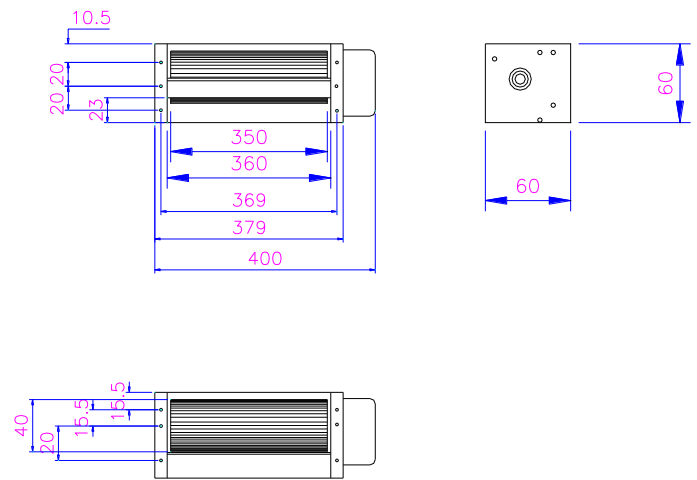

XJH40350

XJHFAN

Bearing Type: Ball/Sleeve bearing

Air Flow: 95CFM

规格型号 P/N	电压 Rating Voltage(DC)	电流 Power Current (AMP)	功率 Power Consumption (WATTS)	轴承 Bearing Ball Sleeve	转速 Speed (RPM)	风量 Air Flow (CFM)	噪声 Noise (dBA)
XJH40350-DC12	12	0.33	4.0	S	1500	70	40
XJH40350-DC24	24	0.17	4.0	S	1500	68	40
XJH40350-DC12	12	0.33	4.0	B	1500	70	40
XJH40350-DC24	24	0.17	4.0	B	1500	68	40
47-40350-DC24	24	0.45	11	B	2600	100	45
47-40350-DC12	12	1.1	13	B	2700	103	45