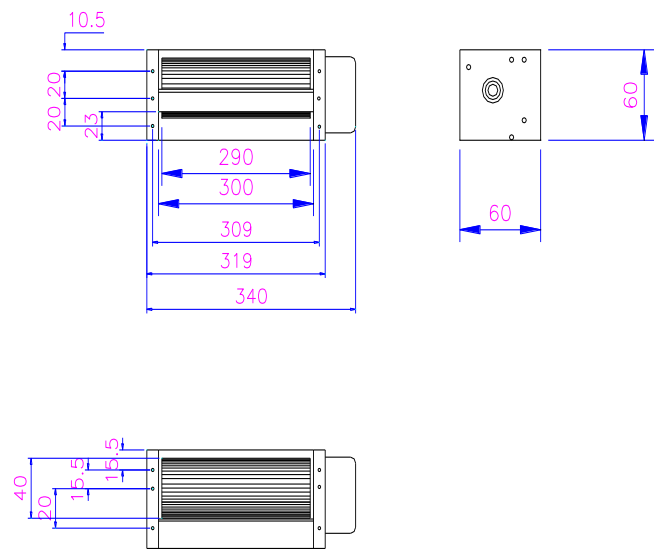

XJH40290

XJHFAN

Bearing Type: Ball/Sleeve bearing

Air Flow: 95CFM

规格型号 P/N	电压 Rating Voltage(DC)	电流 Power Current (AMP)	功率 Power Consumption (WATTS)	轴承 Bearing Ball Sleeve	转速 Speed (RPM)	风量 Air Flow (CFM)	噪声 Noise (dBA)
XJH40290-DC12	12	0.33	4.0	S	1700	70	40
XJH40290-DC24	24	0.17	4.0	S	1600	68	40
XJH40290-DC12	12	0.33	4.0	B	1700	70	40
XJH40290-DC24	24	0.17	4.0	B	1600	68	40
47-40290-DC24	24	0.40	9.6	B	2700	95	45
47-40290-DC12	12	0.8	9.6	B	2700	95	45