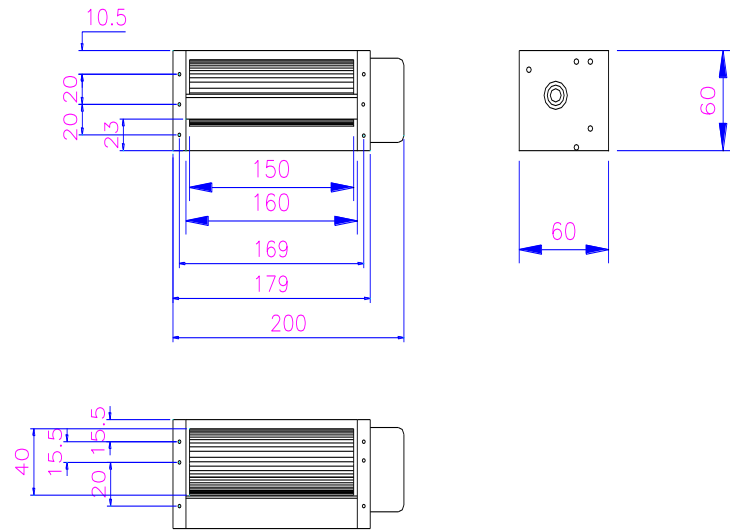

XJH40150

XJHFAN

Bearing Type: Ball/Sleeve bearing

Air Flow: 43CFM

规格型号 P/N	电压 Rating Voltage(DC)	电流 Power Current (AMP)	功率 Power Consumption (WATTS)	轴承 Bearing Ball Sleeve	转速 Speed (RPM)	风量 Air Flow (CFM)	噪声 Noise (dBA)
XJH40150-DC12	12	0.31	4.0	S	2200	31	33
XJH40150-DC24	24	0.15	4.0	S	2150	30	33
XJH40150-DC12	12	0.31	4.0	B	2200	31	33
XJH40150-DC24	24	0.15	4.0	B	2100	30	33
47-40150-DC24	24	0.35	8.4	B	3200	43	40
47-40150-DC12	12	0.65	7.8	B	3200	43	40