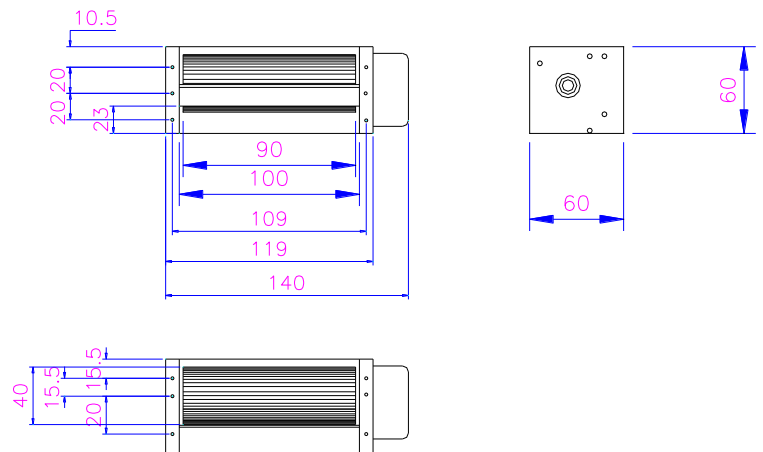

XJH4090

XJHFAN

Bearing Type: Ball/Sleeve bearing

Air Flow: 30CFM

规格型号 P/N	电压 Rating Voltage(DC)	电流 Power Current (AMP)	功率 Power Consumption (WATTS)	轴承 Bearing Ball Sleeve	转速 Speed (RPM)	风量 Air Flow (CFM)	噪声 Noise (dBA)
XJH4090-DC12	12	0.27	3.3	S	2700	22	35
XJH4090-DC24	24	0.14	3.3	S	2700	22	35
XJH4090-DC12	12	0.27	3.3	B	2700	22	35
XJH4090-DC24	24	0.14	3.3	B	2700	22	35
47-4090-DC24	24	0.19	4.5	B	3800	30	38
47-4090-DC12	12	0.35	4.2	B	3800	30	38