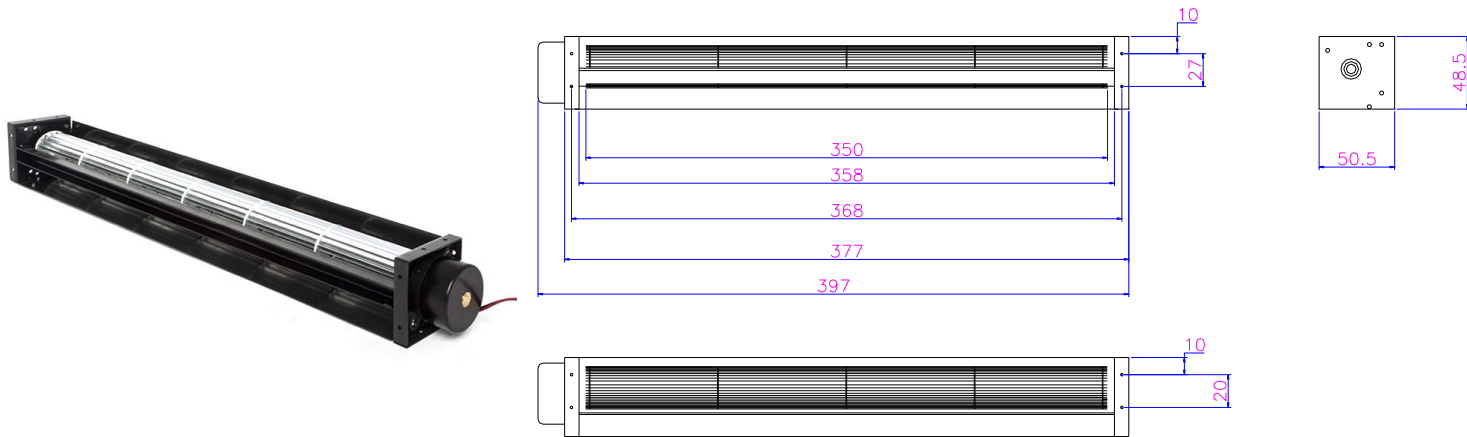

XJH30350

XJHFAN

Bearing Type: Ball/Sleeve bearing

Air Flow: 38CFM

规格型号 P/N	电压 Rating Voltage(DC)	电流 Power Current (AMP)	功率 Power Consumption (WATTS)	轴承 Bearing Ball Sleeve	转速 Speed (RPM)	风量 Air Flow (CFM)	噪声 Noise (dBA)
XJH30350-DC12	12	0.30	3.6	S	2300	38	36
XJH30350-DC24	24	0.15	3.6	S	2300	38	36
XJH30350-DC12	12	0.30	3.6	B	2300	38	36
XJH30350-DC24	24	0.15	3.6	B	2300	38	36