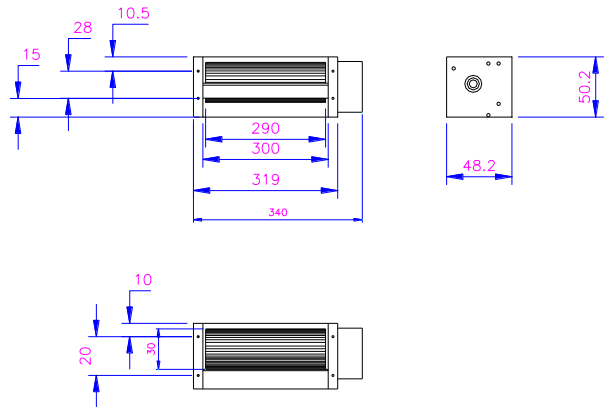

XJH30290

XJHFAN

Bearing Type: Ball/Sleeve bearing

Air Flow: 33CFM

规格型号 P/N	电压 Rating Voltage(DC)	电流 Power Current (AMP)	功率 Power Consumption (WATTS)	轴承 Bearing Ball Sleeve	转速 Speed (RPM)	风量 Air Flow (CFM)	噪声 Noise (dBA)
XJH30290-DC12	12	0.25	3.0	S	2200	33	36
XJH30290-DC24	24	0.20	4.8	S	2200	33	36
XJH30290-DC12	12	0.25	3.0	B	2200	33	36
XJH30290-DC24	24	0.20	4.8	B	2200	33	36