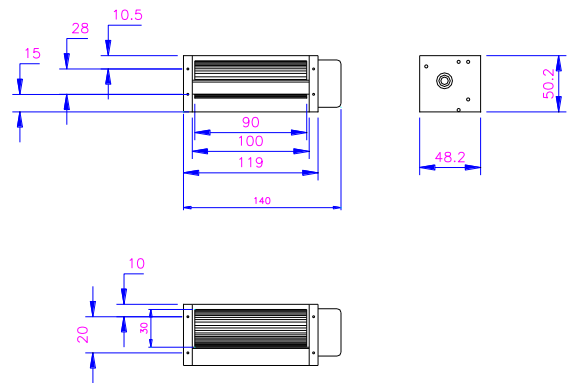

XJH3090

XJHFAN

Bearing Type: Ball/Sleeve bearing

Air Flow: 28CFM

规格型号 P/N	电压 Rating Voltage(DC)	电流 Power Current (AMP)	功率 Power Consumption (WATTS)	轴承 Bearing Ball Sleeve	转速 Speed (RPM)	风量 Air Flow (CFM)	噪声 Noise (dBA)
XJH3090-DC12	12	0.25	3.0	S	4000	26	29
XJH3090-DC24	24	0.18	4.3	S	4300	28	29
XJH3090-DC12	12	0.25	3.0	B	4000	26	29
XJH3090-DC24	24	0.18	4.3	B	4300	28	29