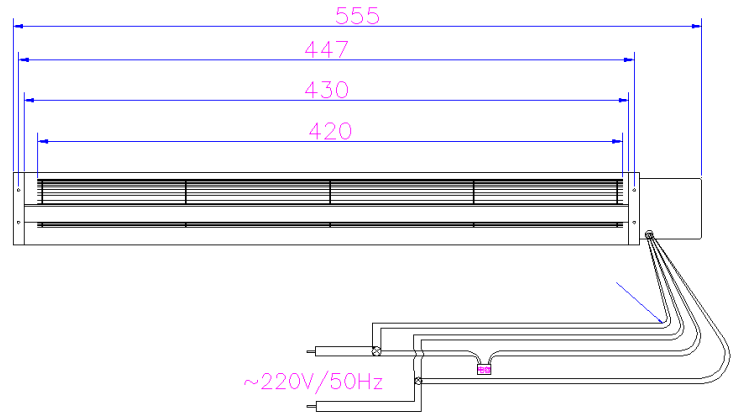

XJH60430

XJHFAN

Bearing Type: Ball/Sleeve bearing

Air Flow: 260CFM

规格型号 P/N	电压 Rating Voltage(VAC)	频率 Frequency (Hz)	电流 Power Current (AMP)	功率 Power Consumption (WATTS)	轴承 Bearing Ball Sleeve	转速 Speed (RPM)	风量 Air Flow (CFM)	噪声 Noise (dBA)	风压 Air pressure (mmAq)	风速 Fan Speed (m/s)
XJH60430-220	220	50	0.18	39	B	2600	260	48	5.2	9
XJH60430-110	110	60	0.36	40	B	2600	260	48	5.2	9