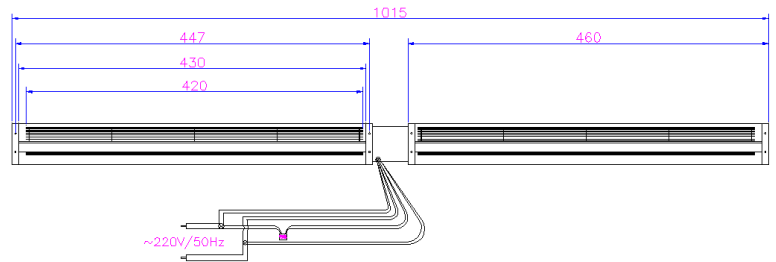

XJH2-60430-C

XJHFAN

Bearing Type: Ball/Sleeve bearing

Air Flow: 500CFM

规格型号 P/N	电压 Rating Voltage(VAC)	频率 Frequency (Hz)	电流 Power Current (AMP)	功率 Power Consumption (WATTS)	轴承 Bearing Ball Sleeve	转速 Speed (RPM)	风量 Air Flow (CFM)	噪声 Noise (dBA)	风压 Air pressure (mmAq)	风速 Fan Speed (m/s)
XJH60430-220	220	50	0.18	39	B	2600	500	48	5.2	9