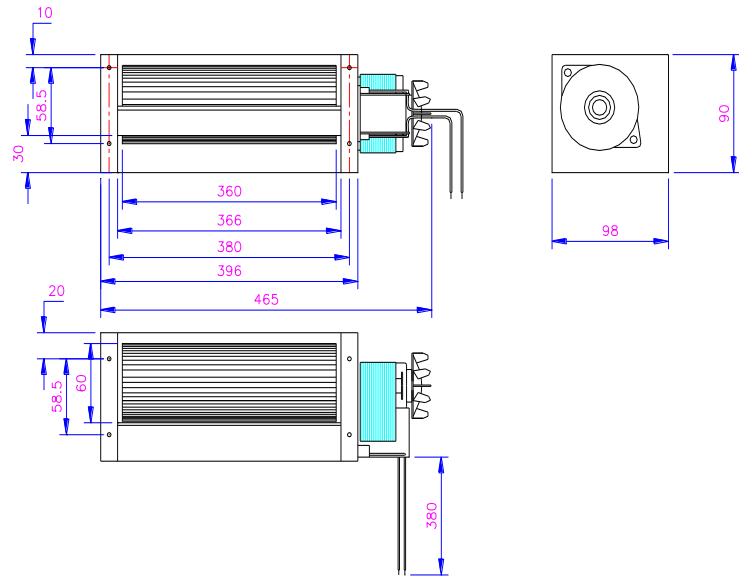

# XJH60360

# XJHFAN

Bearing Type: Ball/Sleeve bearing

Air Flow: 150 CFM

规格型号 P/N	电压 Rating Voltage(VAC)	频率 Frequency (Hz)	电流 Power Current (AMP)	功率 Power Consumption (WATTS)	轴承 Bearing Ball Sleeve	转速 Speed (RPM)	风量 Air Flow (CFM)	噪声 Noise (dBA)
XJH60360-110	110	60	0.55	50	S	1800	150	49
XJH60360-220	220	50	0.42	48	S	1600	133	48
XJH60360-110	110	60	0.55	50	B	1800	150	49
XJH60360-220	220	50	0.42	48	B	1600	133	48