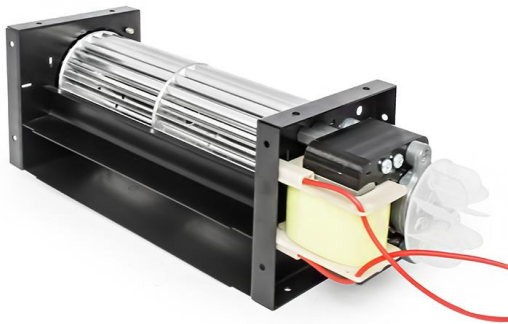

XJH60180

XJHFAN

Bearing Type: Ball/Sleeve bearing

Air Flow: 105 CFM

| 规格型号 P/N | 电压 Rating Voltage(VAC) | 频率 Frequency (Hz) | 电流 Power Current (AMP) | 功率 Power Consumption (WATTS) | 轴承 Bearing Ball Sleeve | 转速 Speed (RPM) | 风量 Air Flow (CFM) | 噪声 Noise (dBA) |
|--------------|------------------------------|-------------------------|------------------------------|------------------------------------|------------------------------|----------------------|----------------------|-------------------|
| XJH60180-110 | 110 | 60 | 0.41 | 43 | S | 2900 | 105 | 47 |
| XJH60180-220 | 220 | 50 | 0.33 | 40 | S | 2600 | 95 | 46 |
| XJH60180-110 | 110 | 60 | 0.41 | 43 | B | 2900 | 105 | 47 |
| XJH60180-220 | 220 | 50 | 0.33 | 40 | B | 2600 | 95 | 46 |