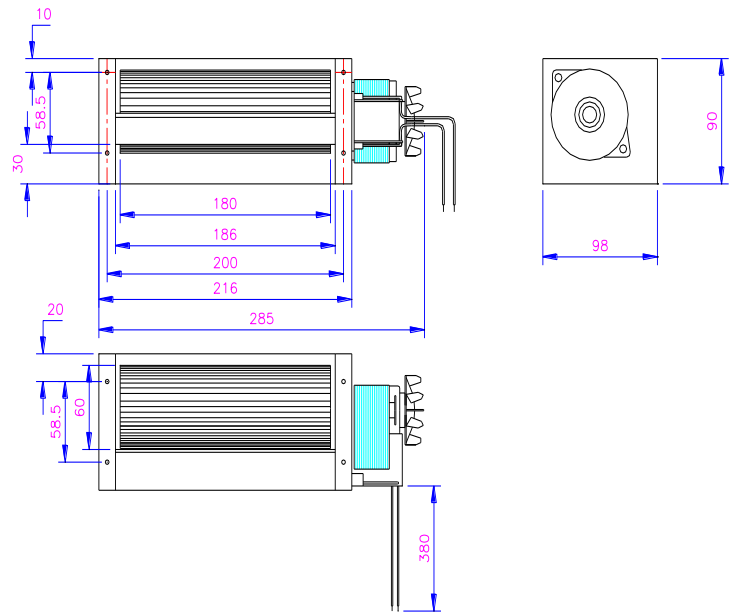

XJH60180

XJHFAN

Bearing Type: Ball/Sleeve bearing

Air Flow: 105 CFM

| 规格型号 P/N | 电压 Rating Voltage(VAC) | 频率 Frequency (Hz) | 电流 Power Current (AMP) | 功率 Power Consumption (WATTS) | 轴承 Bearing Ball Sleeve | 转速 Speed (RPM) | 风量 Air Flow (CFM) | 噪声 Noise (dBA) |
|--------------|------------------------------|-------------------------|------------------------------|------------------------------------|------------------------------|----------------------|----------------------|-------------------|
| XJH60180-110 | 110 | 60 | 0.41 | 43 | S | 2900 | 105 | 47 |
| XJH60180-220 | 220 | 50 | 0.33 | 40 | S | 2600 | 95 | 46 |
| XJH60180-110 | 110 | 60 | 0.41 | 43 | B | 2900 | 105 | 47 |
| XJH60180-220 | 220 | 50 | 0.33 | 40 | B | 2600 | 95 | 46 |