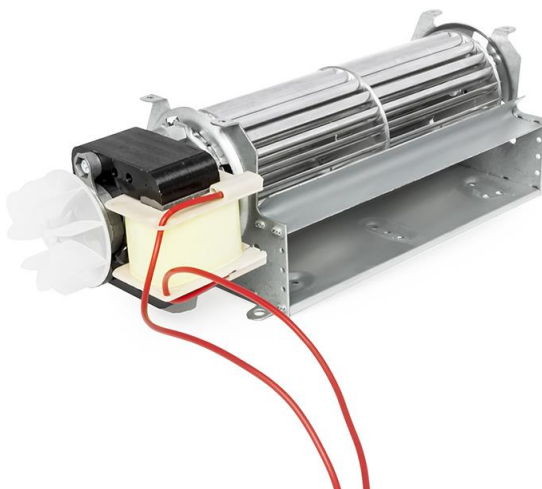

XJHR60180

XJHFAN

Bearing Type: Ball/Sleeve bearing

Air Flow: 136 CFM

规格型号 P/N	电压 Rating Voltage(VAC)	频率 Frequency (Hz)	电流 Power Current (AMP)	功率 Power Consumption (WATTS)	轴承 Bearing Ball Sleeve	转速 Speed (RPM)	风量 Air Flow (CFM)	噪声 Noise (dBA)
XJH60180-110	110	60	0.41	43	S	2900	105	47
XJH60180-220	220	50	0.33	40	S	2600	95	46
XJH60180-110	110	60	0.41	43	B	2900	105	47
XJH60180-220	220	50	0.33	40	B	2600	95	46