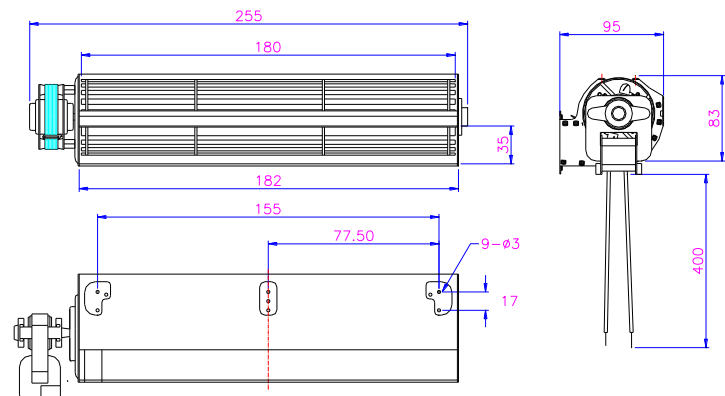

XJHR60180

XJHFAN

Bearing Type: Ball/Sleeve bearing

Air Flow: 136 CFM

规格型号 P/N	电压 Rating Voltage(VAC)	频率 Frequency (Hz)	电流 Power Current (AMP)	功率 Power Consumption (WATTS)	轴承 Bearing Ball Sleeve	转速 Speed (RPM)	风量 Air Flow (CFM)	噪声 Noise (dBA)
XJH60180-110	110	60	0.41	43	S	2900	105	47
XJH60180-220	220	50	0.33	40	S	2600	95	46
XJH60180-110	110	60	0.41	43	B	2900	105	47
XJH60180-220	220	50	0.33	40	B	2600	95	46