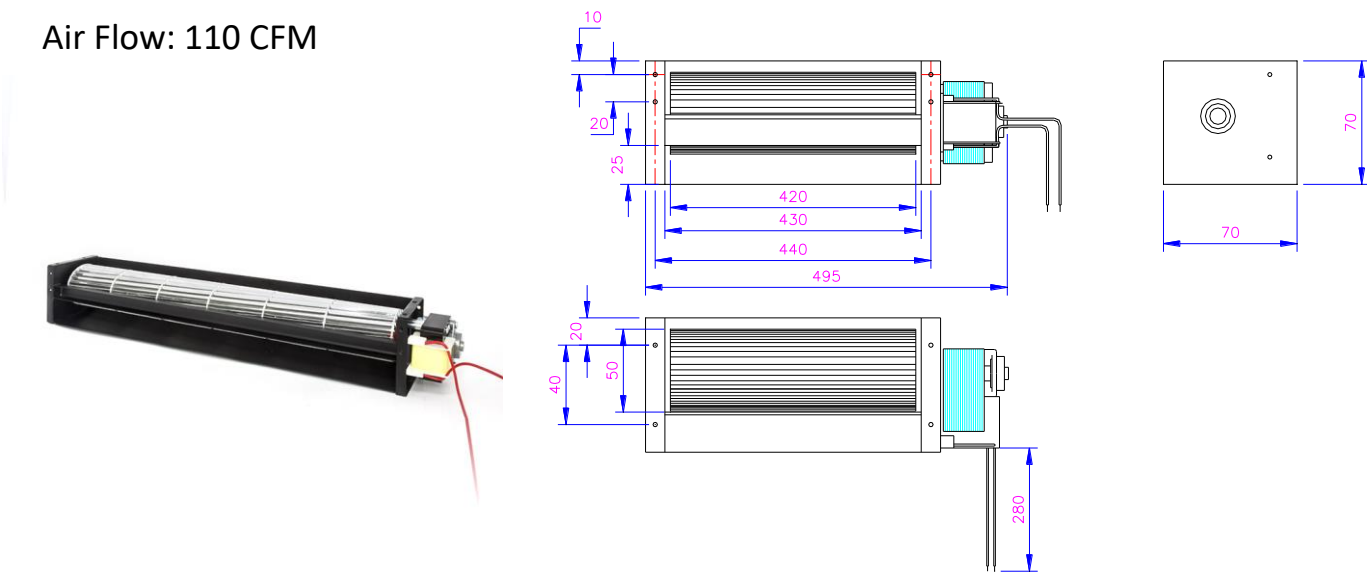

XJH50420

XJHFAN

Bearing Type: Ball/Sleeve bearing

Air Flow: 110 CFM

规格型号 P/N	电压 Rating Voltage(VAC)	频率 Frequency (Hz)	电流 Power Current (AMP)	功率 Power Consumption (WATTS)	轴承 Bearing Ball Sleeve	转速 Speed (RPM)	风量 Air Flow (CFM)	噪声 Noise (dBA)
XJH50420-110	110	60	0.30	24	S	1600	97	50
XJH50420-220	220	50	0.25	29	S	1800	110	51
XJH50420-110	110	60	0.30	24	B	1600	97	50
XJH50420-220	220	50	0.19	29	B	1800	110	51