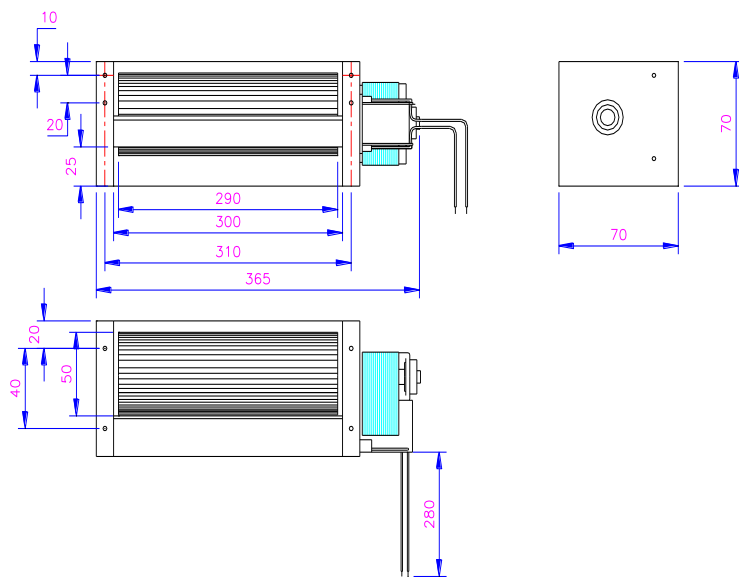

XJH50290

XJHFAN

Bearing Type: Ball/Sleeve bearing

Air Flow: 70 CFM

规格型号 P/N	电压 Rating Voltage(VAC)	频率 Frequency (Hz)	电流 Power Current (AMP)	功率 Power Consumption (WATTS)	轴承 Bearing Ball Sleeve	转速 Speed (RPM)	风量 Air Flow (CFM)	噪声 Noise (dBA)
XJH50290-110	110	60	0.30	19	S	1500	70	41
XJH50290-220	220	50	0.18	17	S	1400	66	40
XJH50290-110	110	60	0.30	19	B	1500	70	41
XJH50290-220	220	50	0.18	17	B	1400	66	40