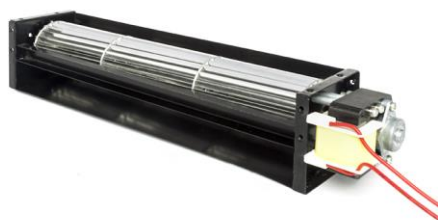

XJH50290

XJHFAN

Bearing Type: Ball/Sleeve bearing

Air Flow: 70 CFM

规格型号 P/N	电压 Rating Voltage(VAC)	频率 Frequency (Hz)	电流 Power Current (AMP)	功率 Power Consumption (WATTS)	轴承 Bearing Ball Sleeve	转速 Speed (RPM)	风量 Air Flow (CFM)	噪声 Noise (dBA)
XJH50290-110	110	60	0.30	19	S	1500	70	41
XJH50290-220	220	50	0.18	17	S	1400	66	40
XJH50290-110	110	60	0.30	19	B	1500	70	41
XJH50290-220	220	50	0.18	17	B	1400	66	40