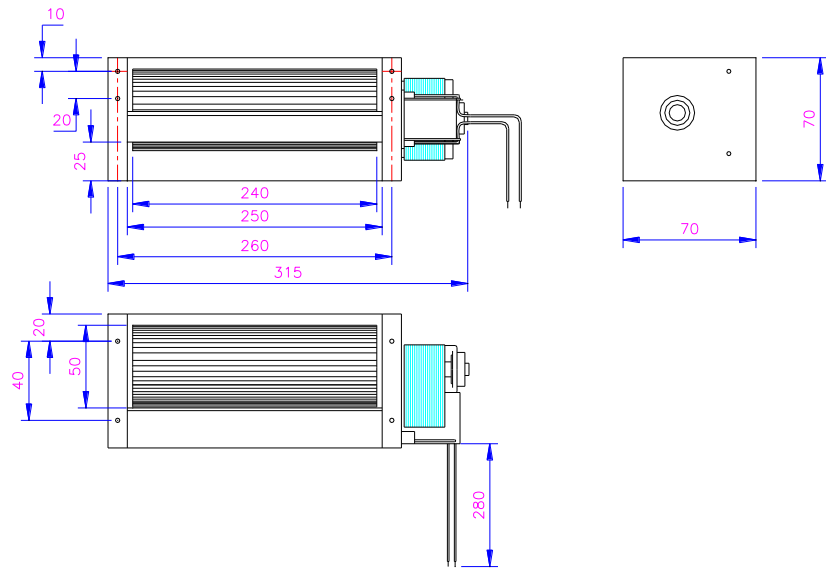

XJH50240

XJHFAN

Bearing Type: Ball/Sleeve bearing

Air Flow: 85 CFM

规格型号 P/N	电压 Rating Voltage(VAC)	频率 Frequency (Hz)	电流 Power Current (AMP)	功率 Power Consumption (WATTS)	轴承 Bearing Ball Sleeve	转速 Speed (RPM)	风量 Air Flow (CFM)	噪声 Noise (dBA)
XJH50240-110	110	60	0.30	22	S	2100	86	41
XJH50240-220	220	50	0.19	21	S	2000	85	40
XJH50240-110	110	60	0.30	22	B	2100	86	41
XJH50240-220	220	50	0.19	21	B	2000	85	40