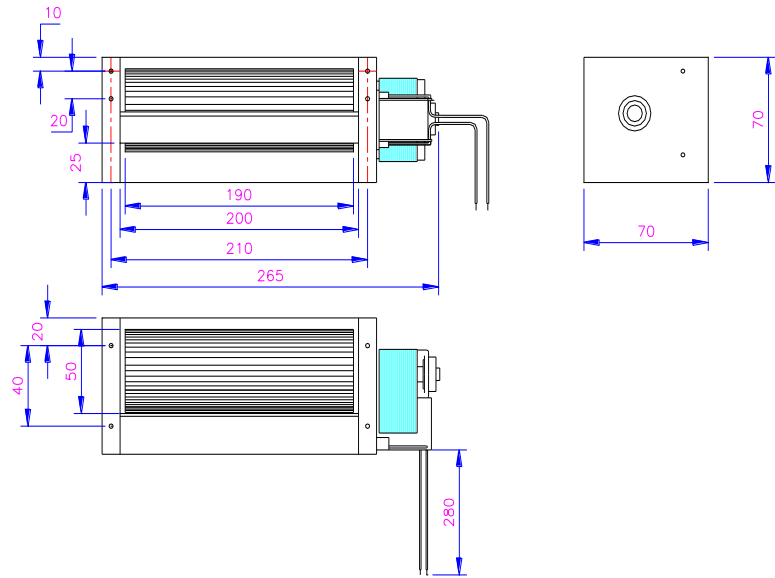

XJH50190

XJHFAN

Bearing Type: Ball/Sleeve bearing

Air Flow: 62 CFM

规格型号 P/N	电压 Rating Voltage(VAC)	频率 Frequency (Hz)	电流 Power Current (AMP)	功率 Power Consumption (WATTS)	轴承 Bearing Ball Sleeve	转速 Speed (RPM)	风量 Air Flow (CFM)	噪声 Noise (dBA)
XJH50190-110	110	60	0.29	17	S	2000	62	38
XJH50190-220	220	50	0.14	12	S	1800	56	37
XJH50190-110	110	60	0.29	17	B	2000	62	38
XJH50190-220	220	50	0.14	12	B	1800	56	37