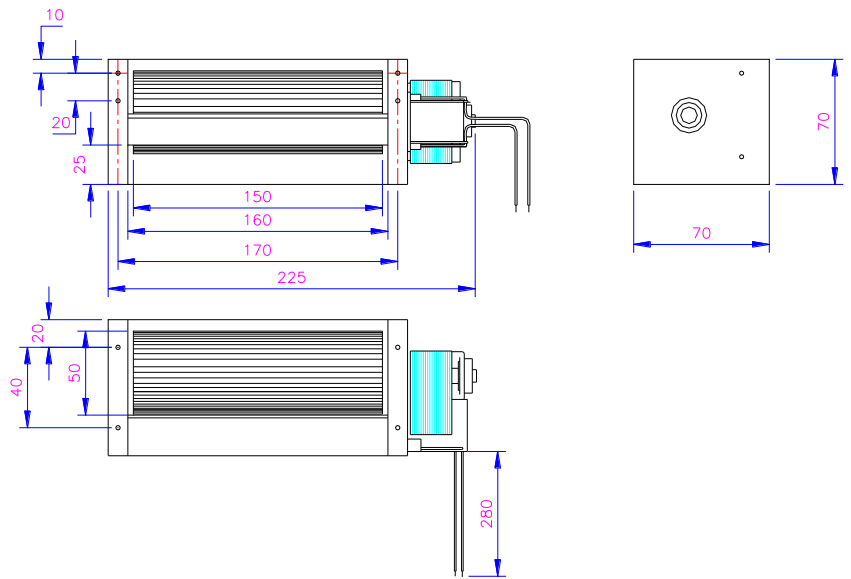

XJH50150

XJHFAN

Bearing Type: Ball/Sleeve bearing

Air Flow: 90~95CFM

规格型号 P/N	电压 Rating Voltage(VAC)	频率 Frequency (Hz)	电流 Power Current (AMP)	功率 Power Consumption (WATTS)	轴承 Bearing Ball Sleeve	转速 Speed (RPM)	风量 Air Flow (CFM)	噪声 Noise (dBA)
XJH50150-110	110	60	0.26	14	S	2300	95	41
XJH50150-220	220	50	0.13	18	S	2200	90	40
XJH50150-110	110	60	0.26	14	B	2300	95	41
XJH50190-220	220	50	0.13	18	B	2200	90	40