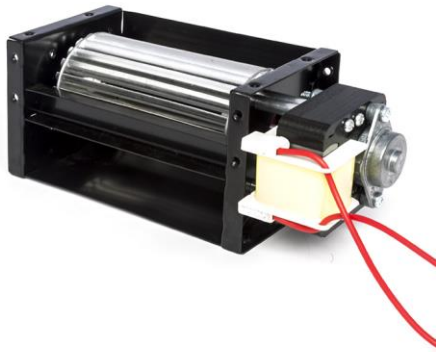

XJH50150

XJHFAN

Bearing Type: Ball/Sleeve bearing

Air Flow: 90~95CFM

规格型号 P/N	电压 Rating Voltage(VAC)	频率 Frequency (Hz)	电流 Power Current (AMP)	功率 Power Consumption (WATTS)	轴承 Bearing Ball Sleeve	转速 Speed (RPM)	风量 Air Flow (CFM)	噪声 Noise (dBA)
XJH50150-110	110	60	0.26	14	S	2300	95	41
XJH50150-220	220	50	0.13	18	S	2200	90	40
XJH50150-110	110	60	0.26	14	B	2300	95	41
XJH50190-220	220	50	0.13	18	B	2200	90	40