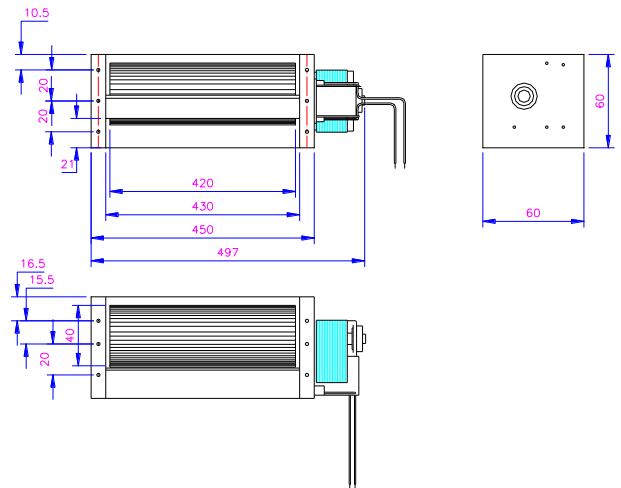

XJH40420

Bearing Type: Ball/Sleeve bearing

Air Flow: 80 CFM

XJHFAN

规格型号 P/N	电压 Rating Voltage(VAC)	频率 Frequency (Hz)	电流 Power Current (AMP)	功率 Power Consumption (WATTS)	轴承 Bearing Ball Sleeve	转速 Speed (RPM)	风量 Air Flow (CFM)	噪声 Noise (dBA)
XJH40420-110	110	60	0.35	13	S	2100	80	38
XJH40420-220	220	50	0.20	21	S	2100	80	38
XJH40420-110	110	60	0.35	13	B	2100	80	38
XJH40420-220	220	50	0.20	21	B	2100	80	38