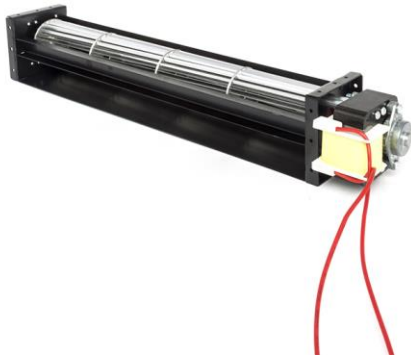

# XJH40290

Bearing Type: Ball/Sleeve bearing

Air Flow: 71 CFM