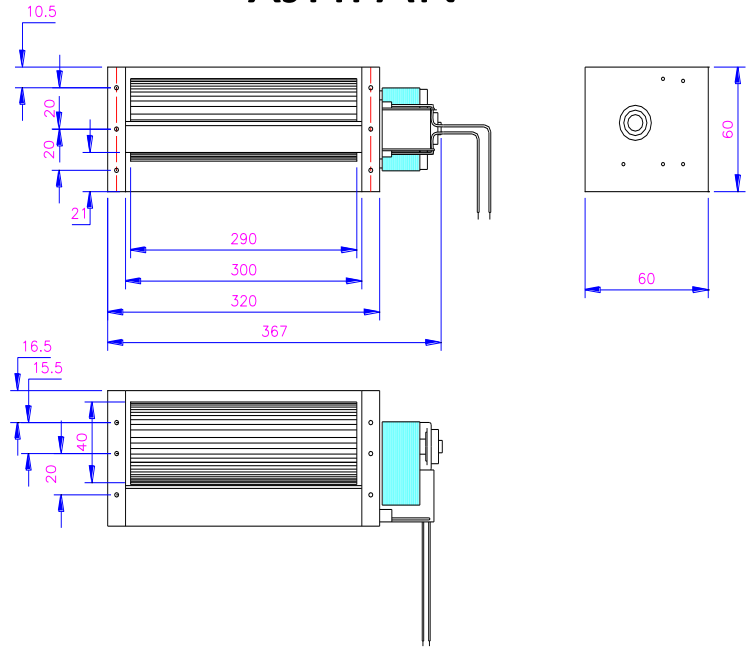

# XJH40290

Bearing Type: Ball/Sleeve bearing

Air Flow: 71 CFM

# XJHFAN

规格型号 P/N	电压 Rating Voltage(VAC)	频率 Frequency (Hz)	电流 Power Current (AMP)	功率 Power Consumption (WATTS)	轴承 Bearing Ball Sleeve	转速 Speed (RPM)	风量 Air Flow (CFM)	噪声 Noise (dBA)
XJH40290-110	110	60	0.25	18	S	2000	71	38
XJH40290-220	220	50	0.12	15	S	1800	64	37
XJH40290-110	110	60	0.25	18	B	2000	71	38
XJH40290-220	220	50	0.12	15	B	1800	64	37