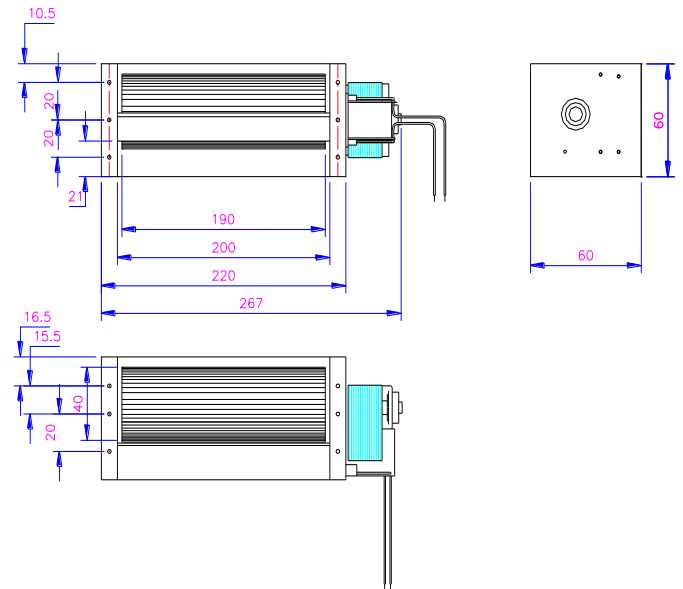

# XJH40190

Bearing Type: Ball/Sleeve bearing

Air Flow: 43 CFM

规格型号 P/N	电压 Rating Voltage(VAC)	频率 Frequency (Hz)	电流 Power Current (AMP)	功率 Power Consumption (WATTS)	轴承 Bearing Ball Sleeve	转速 Speed (RPM)	风量 Air Flow (CFM)	噪声 Noise (dBA)
XJH40190-110	110	60	0.28	15	S	2200	43	37
XJH40190-220	220	50	0.13	12	S	2000	39	35
XJH40190-110	110	60	0.28	15	B	2200	43	37
XJH40190-220	220	50	0.13	12	B	2000	39	35