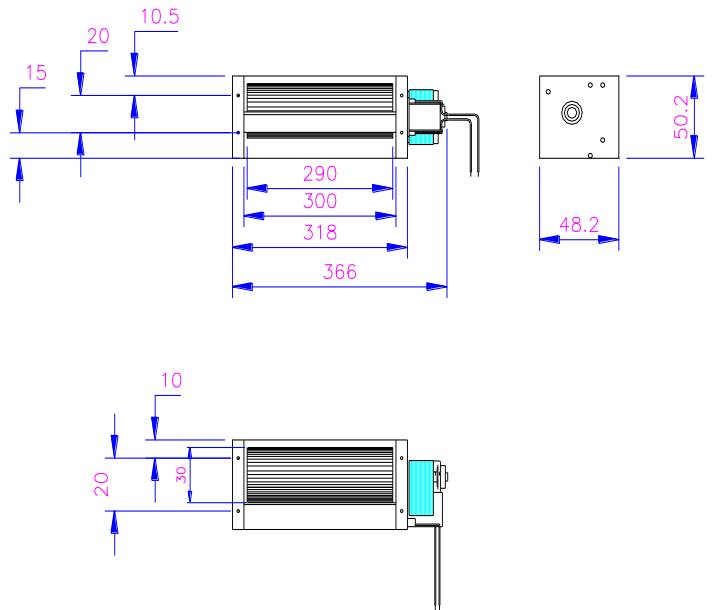

XJH30290

XJHFAN

Bearing Type: Ball/Sleeve bearing

Air Flow: 54 CFM

规格型号 P/N	电压 Rating Voltage(VAC)	频率 Frequency (Hz)	电流 Power Current (AMP)	功率 Power Consumption (WATTS)	轴承 Bearing Ball Sleeve	转速 Speed (RPM)	风量 Air Flow (CFM)	噪声 Noise (dBA)
XJH30290-110	110	60	0.26	17	S	2900	54	39
XJH30290-220	220	50	0.17	17.5	S	2700	50	38
XJH30290-110	110	60	0.26	17	B	2900	54	39
XJH30290-220	220	50	0.17	17.5	B	2700	50	38