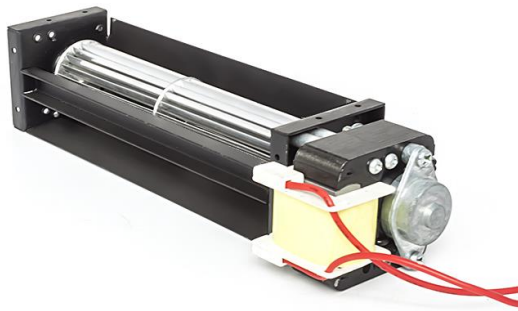

XJH30150

Bearing Type: Ball/Sleeve bearing

Air Flow: 25 CFM

XJHFAN

| 规格型号 P/N | 电压 Rating Voltage(VAC) | 频率 Frequency (Hz) | 电流 Power Current (AMP) | 功率 Power Consumption (WATTS) | 轴承 Bearing Ball Sleeve | 转速 Speed (RPM) | 风量 Air Flow (CFM) | 噪声 Noise (dBA) |
|--------------|------------------------------|-------------------------|------------------------------|------------------------------------|------------------------------|----------------------|----------------------|-------------------|
| XJH30150-110 | 110 | 60 | 0.24 | 15 | S | 2800 | 25 | 35 |
| XJH30150-220 | 220 | 50 | 0.13 | 12 | S | 2600 | 23 | 34 |
| XJH30150-110 | 110 | 60 | 0.24 | 15 | B | 2800 | 25 | 35 |
| XJH30150-220 | 220 | 50 | 0.13 | 12 | B | 2600 | 23 | 34 |