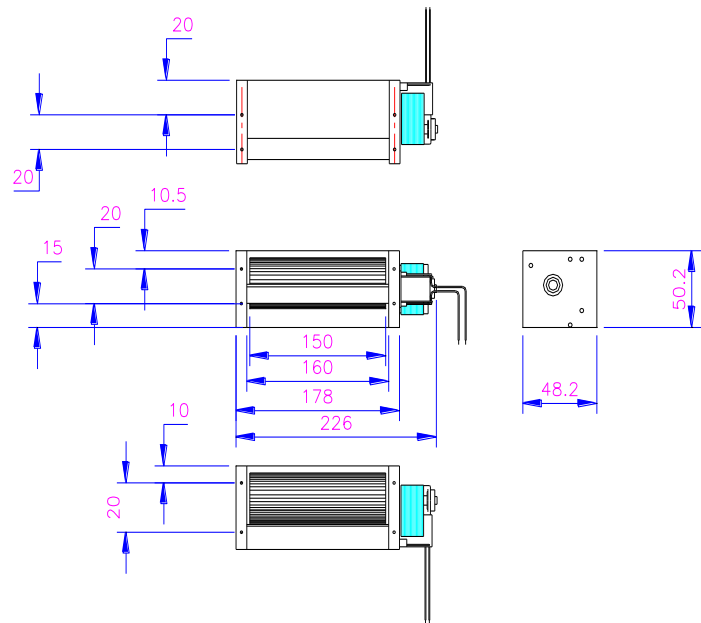

XJH30150

Bearing Type: Ball/Sleeve bearing

Air Flow: 25 CFM

XJHFAN

| 规格型号 P/N | 电压 Rating Voltage(VAC) | 频率 Frequency (Hz) | 电流 Power Current (AMP) | 功率 Power Consumption (WATTS) | 轴承 Bearing Ball Sleeve | 转速 Speed (RPM) | 风量 Air Flow (CFM) | 噪声 Noise (dBA) |
|--------------|------------------------------|-------------------------|------------------------------|------------------------------------|------------------------------|----------------------|----------------------|-------------------|
| XJH30150-110 | 110 | 60 | 0.24 | 15 | S | 2800 | 25 | 35 |
| XJH30150-220 | 220 | 50 | 0.13 | 12 | S | 2600 | 23 | 34 |
| XJH30150-110 | 110 | 60 | 0.24 | 15 | B | 2800 | 25 | 35 |
| XJH30150-220 | 220 | 50 | 0.13 | 12 | B | 2600 | 23 | 34 |