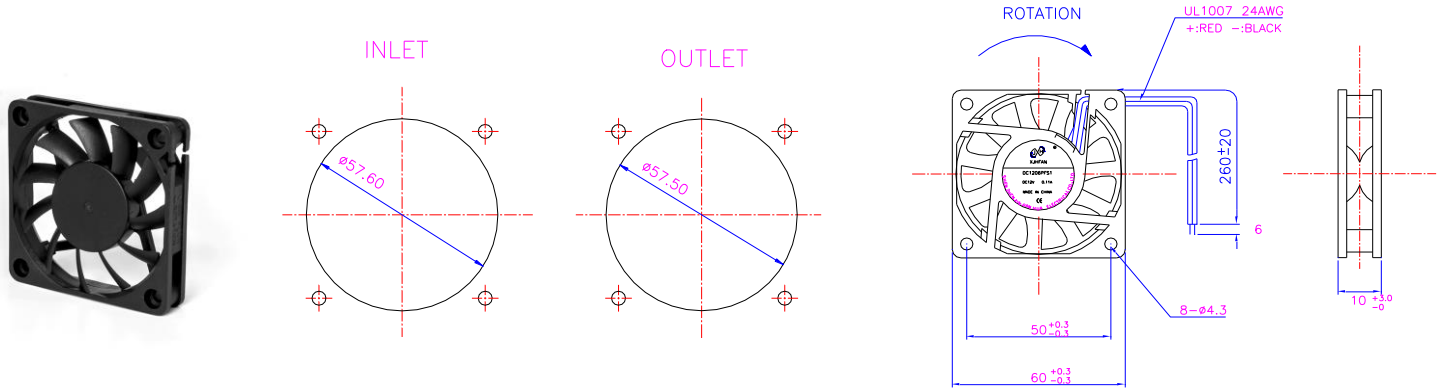

60×60×10 mm

XJHFAN

Bearing Type: Ball/Sleeve bearing

Air Flow: 14~19CFM

编号 Model	电压 Rating Voltage(VDC)	电流 Power Current (AMP)	功率 Power Consumption (WATTS)	轴承 Bearing Ball Sleeve	转速 Speed (RPM)	风量 Air Flow (CFM)	风压 Static Pressure (Inch-H₂O)	噪声 Noise (dBA)
DC1206PFS1	12	0.11	1.4	S	5200	16.5	0.17	36
DC1206PFS2	12	0.08	1.0	S	4300	14	0.12	35
DC1206PFS3	12	0.06	0.8	S	3600	11	0.07	29
DC1206PFB1	12	0.11	1.4	B	5200	16.5	0.17	36
DC1206PFB2	12	0.08	1.0	B	4300	14	0.12	35
DC1206PFB3	12	0.06	0.8	B	3600	11	0.07	29