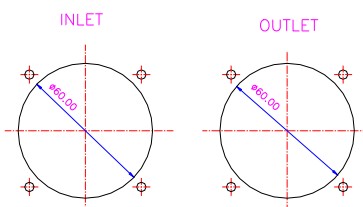

60×60×15 mm

Bearing Type: Ball/Sleeve bearing

Air Flow: 15~21CFM

编号 Model	电压 Rating Voltage(VDC)	电流 Power Current (AMP)	功率 Power Consumption (WATTS)	轴承 Bearing Ball Sleeve	转速 Speed (RPM)	风量 Air Flow (CFM)	风压 Static Pressure (Inch-H₂O)	噪声 Noise (dBA)
DC0506PHS2	5	0.38	1.9	S	4000	17.5	0.135	32
DC0506PHS3	S	0.24	1.2	S	3300	14.5	0.11	27
DC0506PHB2	5	0.38	1.9	B	4000	17.5	0.135	32
DC0506PHB3	5	0.24	1.2	B	3300	14.5	0.11	27
DC1206PHS1	12	0.15	1.8	S	4300	21	0.175	37
DC1206PHS2	12	0.09	1.1	S	3800	18	0.14	32
DC1206PHS3	12	0.06	0.7	S	3000	15	0.12	26
DC1206PHB1	12	0.15	1.8	B	4300	21	0.175	37
DC1206PHB2	12	0.09	1.1	B	3800	18	0.14	32
DC1206PHB3	12	0.06	0.7	B	3000	15	0.12	26