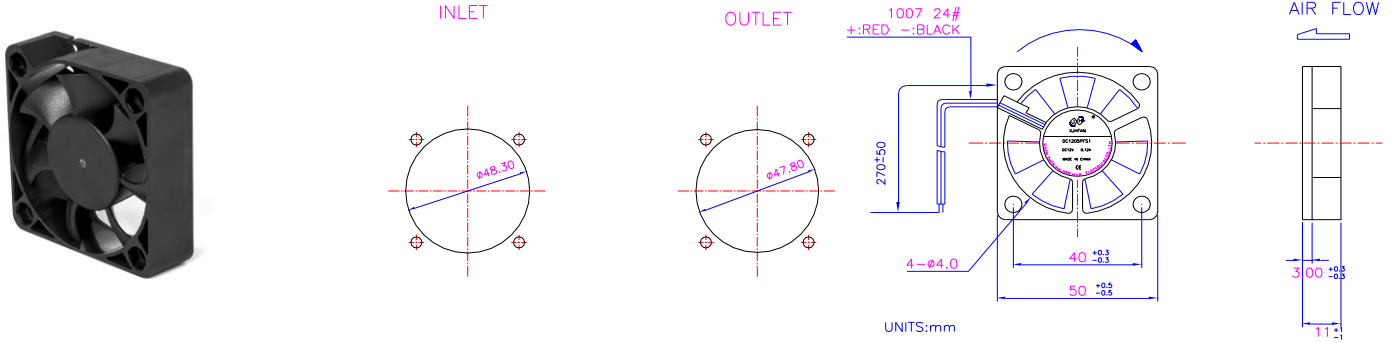

50×50×10 mm

XJHFAN

Bearing Type: Ball/Sleeve bearing

Air Flow: 10~12CFM

编号 Model	电压 Rating Voltage(VDC)	电流 Power Current (AMP)	功率 Power Consumption (WATTS)	轴承 Bearing Ball Sleeve	转速 Speed (RPM)	风量 Air Flow (CFM)	风压 Static Pressure (Inch-H₂O)	噪声 Noise (dBA)
DC0505PFS1	5	0.20	1.0	S	5200	12	0.12	32
DC0505PFS2	5	0.13	0.65	S	4200	10	0.10	30
DC0505PFB1	5	0.20	1.0	B	5200	12	0.12	32
DC0505PFB2	5	0.13	0.65	B	4200	10	0.10	30
DC1205PFS1	12	0.12	1.4	S	5200	12	0.12	32
DC1205PFS2	12	0.10	1.1	S	4200	10	0.10	30
DC1205PFB1	12	0.12	1.4	B	5200	12	0.12	32
DC1205PFB2	12	0.10	1.1	B	4200	10	0.10	30