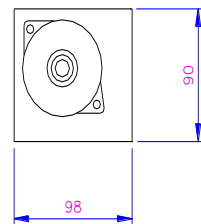

XJHAN

规格型号 P/N	电压 Rating Voltage(DC)	电流 Power Current (AMP)	功率 Power Consumption (WATTS)	轴承 Bearing Ball Sleeve	转速 Speed (RPM)	风量 Air Flow (CFM)	噪声 Noise (dBA)
XJH60180-DC12	12	0.90	10.8	S	2050	80	36
XJH60180-DC24	24	0.48	11.5	S	2050	80	36
XJH60180-DC12	12	0.85	10.8	B	2050	80	36
XJH60180-DC24	24	0.43	11.5	B	2050	80	36

地址：广东省深圳市龙岗区平湖街道世纪工业区 B 区 2 号 3 楼

电话：0755-23735300 13828711071

传真：0755-89699793

网址：www.fanon.cn