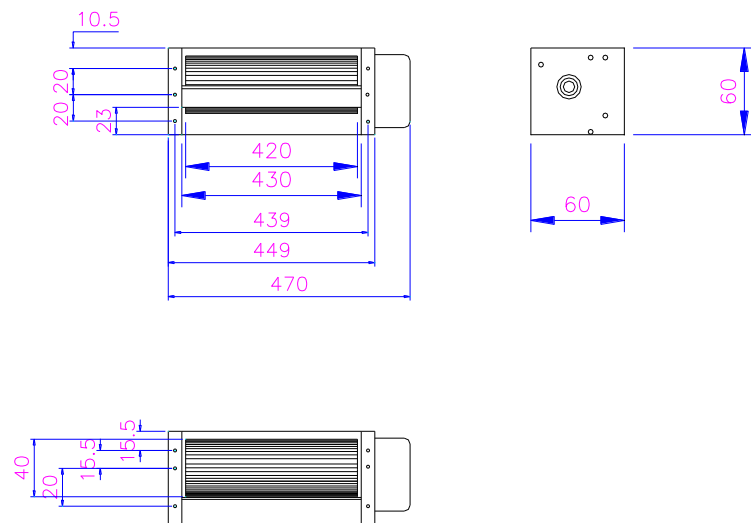

深圳市鑫晋丰科技有限公司
深圳市鑫建华电机厂

XJH40420

XJHFAN

Bearing Type: Ball/Sleeve bearing

Air Flow: 103CFM

规格型号 P/N	电压 Rating Voltage(DC)	电流 Power Current (AMP)	功率 Power Consumption (WATTS)	轴承 Bearing Ball Sleeve	转速 Speed (RPM)	风量 Air Flow (CFM)	噪声 Noise (dBA)
XJH40420-DC12	12	0.35	4.2	S	1300	70	40
XJH40420-DC24	24	0.19	4.5	S	1300	68	40
XJH40420-DC12	12	0.35	4.2	B	1300	70	40
XJH40420-DC24	24	0.19	4.5	B	1300	68	40
47-40420-DC24	24	0.47	11.3	B	2400	100	45
47-40420-DC12	12	1.1	13	B	2500	103	45

地址：广东省深圳市龙岗区平湖街道世纪工业区 B 区 2 号 3 楼
电话：0755-23735300 13828711071
传真：0755-89699793
网址：www.fanon.cn