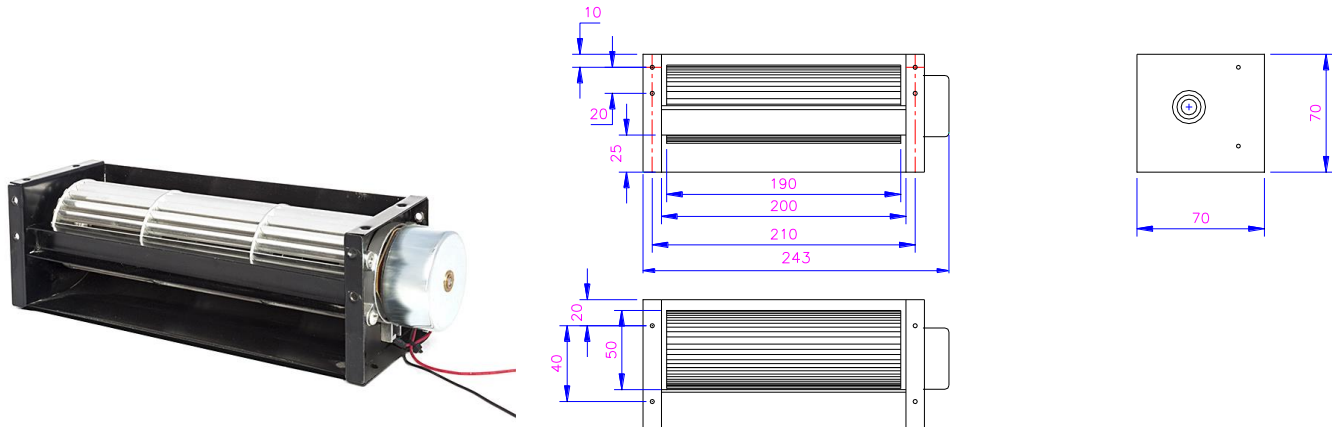

深圳市鑫晋丰科技有限公司
深圳市鑫建华电机厂

XJH50190

XJHFAN

Bearing Type: Ball/Sleeve bearing

Air Flow: 88CFM

规格型号 P/N	电压 Rating Voltage(DC)	电流 Power Current (AMP)	功率 Power Consumption (WATTS)	轴承 Bearing Ball Sleeve	转速 Speed (RPM)	风量 Air Flow (CFM)	噪声 Noise (dBA)
XJH50190-DC12	12	0.32	4.0	S	2000	70	33
XJH50190-DC24	24	0.16	4.0	S	1950	68	33
XJH50190-DC12	12	0.32	4.0	B	2000	70	33
XJH50190-DC24	24	0.16	4.0	B	1950	68	33
47-50190-DC24	24	0.40	9.6	B	2500	88	45
47-50190-DC12	12	0.80	9.6	B	2500	88	45

地址：广东省深圳市龙岗区平湖街道世纪工业区 B 区 2 号 3 楼

电话：0755-23735300 13828711071

传真：0755-89699793

网址：www.fanon.cn