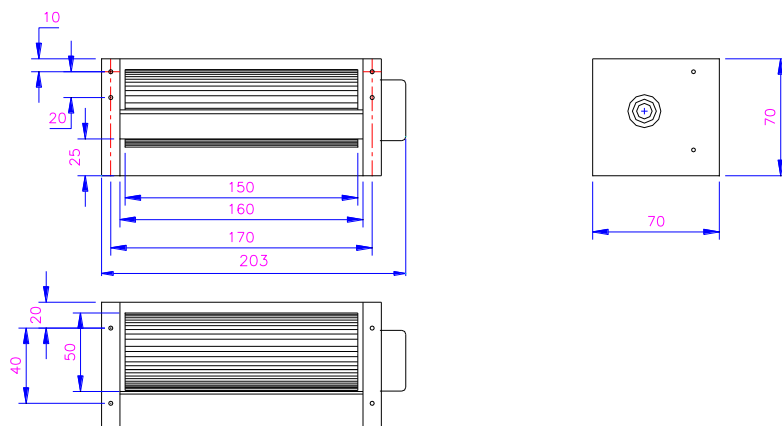

深圳市鑫晋丰科技有限公司
深圳市鑫建华电机厂

XJH50150

XJHFAN

Bearing Type: Ball/Sleeve bearing

Air Flow: 49CFM

规格型号 P/N	电压 Rating Voltage(DC)	电流 Power Current (AMP)	功率 Power Consumption (WATTS)	轴承 Bearing Ball Sleeve	转速 Speed (RPM)	风量 Air Flow (CFM)	噪声 Noise (dBA)
XJH50150-DC12	12	0.30	3.6	S	2100	40	31
XJH50150-DC24	24	0.15	3.6	S	2100	40	31
XJH50150-DC12	12	0.30	3.6	B	2100	40	31
XJH50150-DC24	24	0.15	3.6	B	2100	40	31
47-50150-DC24	24	0.37	8.8	B	2600	49	38
47-50150-DC12	12	0.75	9.0	B	2600	49	38

地址：广东省深圳市龙岗区平湖街道世纪工业区 B 区 2 号 3 楼

电话：0755-23735300 13828711071

传真：0755-89699793

网址：www.fanon.cn