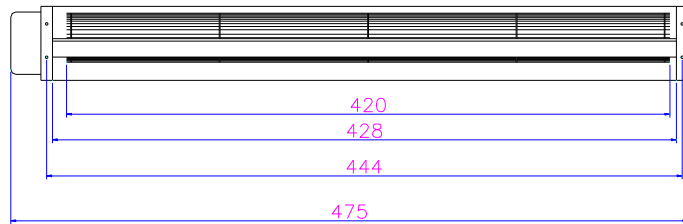

深圳市鑫晋丰科技有限公司
深圳市鑫建华电机厂

XJH60420

XJHFAN

Bearing Type: Ball/Sleeve bearing

Air Flow: 256 CFM

规格型号 P/N	电压 Rating Voltage(DC)	电流 Power Current (AMP)	功率 Power Consumption (WATTS)	轴承 Bearing Ball Sleeve	转速 Speed (RPM)	风量 Air Flow (CFM)	噪声 Noise (dBA)
XJH60420-DC12	12	1.0	12	S	1200	134	40
XJH60420-DC24	24	0.50	12	S	1200	134	40
XJH60420-DC12	12	1.0	12	B	1200	134	40
XJH60420-DC24	24	0.50	12	B	1200	134	40
7550-60420-DC24	24	1.10	26.5	B	2300	256	50

地址：广东省深圳市龙岗区平湖街道世纪工业区 B 区 2 号 3 楼

电话：0755-23735300 13828711071

传真：0755-89699793

网址：www.fanon.cn