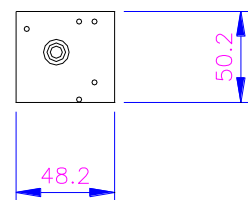

深圳市鑫晋丰科技有限公司
深圳市鑫建华电机厂

XJH30250

XJHFAN

Bearing Type: Ball/Sleeve bearing

Air Flow: 32CFM

规格型号 P/N	电压 Rating Voltage(DC)	电流 Power Current (AMP)	功率 Power Consumption (WATTS)	轴承 Bearing Ball Sleeve	转速 Speed (RPM)	风量 Air Flow (CFM)	噪声 Noise (dBA)
XJH30250-DC12	12	0.23	2.8	S	2300	32	31
XJH30250-DC24	24	0.18	4.3	S	2300	32	31
XJH30250-DC12	12	0.23	2.8	B	2300	32	31
XJH30250-DC24	24	0.18	4.3	B	2300	32	31

地址：广东省深圳市龙岗区平湖街道世纪工业区 B 区 2 号 3 楼
电话：0755-23735300 13828711071
传真：0755-89699793
网址：www.fanon.cn