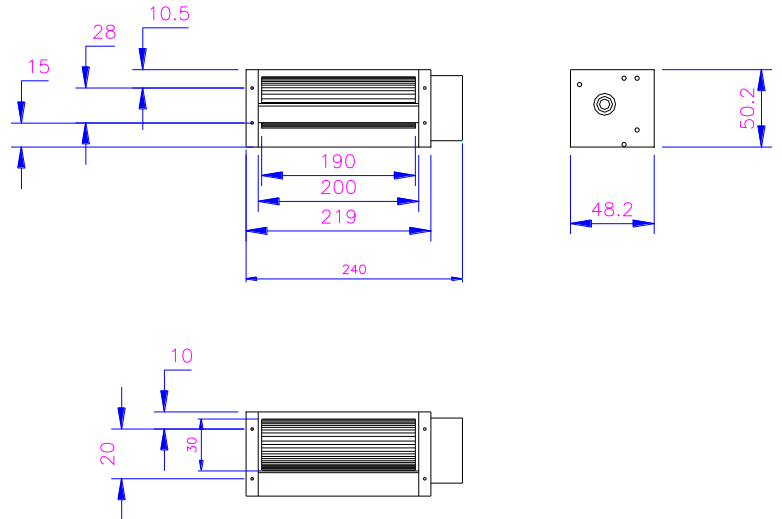

深圳市鑫晋丰科技有限公司
深圳市鑫建华电机厂

XJH30190

Bearing Type: Ball/Sleeve bearing

Air Flow: 30CFM

规格型号 P/N	电压 Rating Voltage(DC)	电流 Power Current (AMP)	功率 Power Consumption (WATTS)	轴承 Bearing Ball Sleeve	转速 Speed (RPM)	风量 Air Flow (CFM)	噪声 Noise (dBA)
XJH30190-DC12	12	0.20	2.4	S	2400	30	31
XJH30190-DC24	24	0.15	3.6	S	2400	30	31
XJH30190-DC12	12	0.20	2.4	B	2400	30	31
XJH30190-DC24	24	0.15	3.6	B	2400	30	31

地址：广东省深圳市龙岗区平湖街道世纪工业区 B 区 2 号 3 楼
电话：0755-23735300 13828711071
传真：0755-89699793
网址：www.fanon.cn