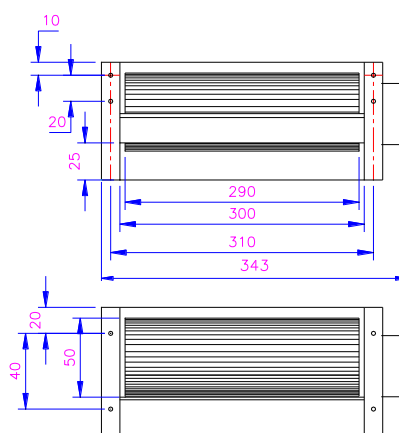

深圳市鑫晋丰科技有限公司
深圳市鑫建华电机厂

XJH50290

XJHFAN

Bearing Type: Ball/Sleeve bearing

Air Flow: 110 CFM

规格型号 P/N	电压 Rating Voltage(DC)	电流 Power Current (AMP)	功率 Power Consumption (WATTS)	轴承 Bearing Ball Sleeve	转速 Speed (RPM)	风量 Air Flow (CFM)	噪声 Noise (dBA)
XJH50290-DC12	12	0.33	4.0	S	1700	70	40
XJH50290-DC24	24	0.17	4.0	S	1600	68	40
XJH50290-DC12	12	0.33	4.0	B	1700	70	40
XJH50290-DC24	24	0.17	4.0	B	1600	68	40
47-50290-DC24	24	0.50	12	B	2200	110	45
47-50290-DC12	12	1.0	12	B	2200	110	45

地址：广东省深圳市龙岗区平湖街道世纪工业区 B 区 2 号 3 楼

电话：0755-23735300 13828711071

传真：0755-89699793

网址：www.fanon.cn