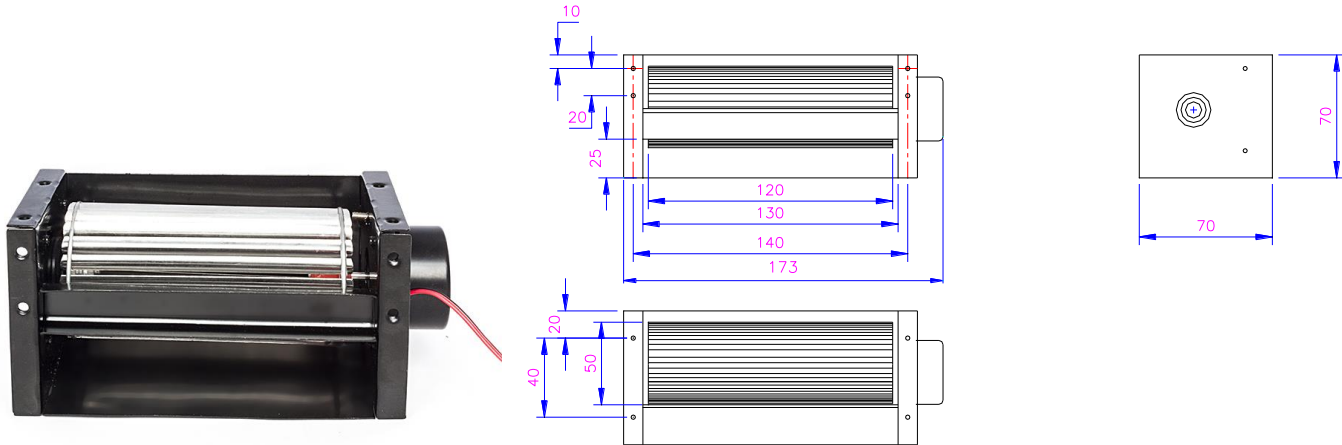

深圳市鑫晋丰科技有限公司
深圳市鑫建华电机厂

XJH50120

XJHFAN

Bearing Type: Ball/Sleeve bearing

Air Flow: 88CFM

规格型号 P/N	电压 Rating Voltage(DC)	电流 Power Current (AMP)	功率 Power Consumption (WATTS)	轴承 Bearing Ball Sleeve	转速 Speed (RPM)	风量 Air Flow (CFM)	噪声 Noise (dBA)
XJH50120-DC12	12	0.27	3.2	S	2000	38	30
XJH50120-DC24	24	0.13	3.2	S	2000	38	30
XJH50120-DC12	12	0.27	3.2	B	2000	38	30
XJH50120-DC24	24	0.13	3.2	B	2000	38	30
47-50120-DC24	24	0.35	8.5	B	2500	47	38
47-50120-DC12	12	0.72	8.5	B	2500	47	38

地址：广东省深圳市龙岗区平湖街道世纪工业区 B 区 2 号 3 楼

电话：0755-23735300 13828711071

传真：0755-89699793

网址：www.fanon.cn