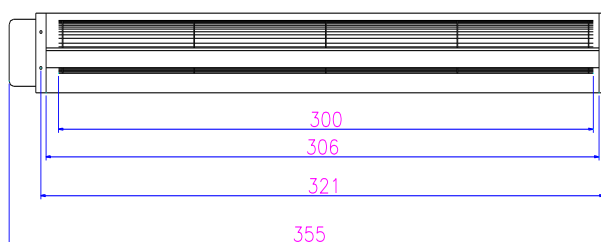

深圳市鑫晋丰科技有限公司
深圳市鑫建华电机厂

XJH60300

XJHFAN

Bearing Type: Ball/Sleeve bearing

Air Flow: 170CFM

规格型号 P/N	电压 Rating Voltage(DC)	电流 Power Current (AMP)	功率 Power Consumption (WATTS)	轴承 Bearing Ball Sleeve	转速 Speed (RPM)	风量 Air Flow (CFM)	噪声 Noise (dBA)
XJH60300-DC12	12	1.1	13.2	S	1600	110	37
XJH60300-DC24	24	0.57	13.6	S	1750	120	39
XJH60300-DC12	12	1.1	13.2	B	1600	110	37
XJH60300-DC24	24	0.57	13.6	B	1750	120	39
7550-60300-DC24	24	1.10	26.5	B	2400	170	45

地址：广东省深圳市龙岗区平湖街道世纪工业区 B 区 2 号 3 楼

电话：0755-23735300 13828711071

传真：0755-89699793

网址：www.fanon.cn