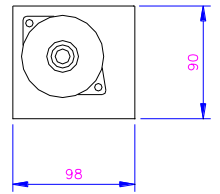

深圳市鑫晋丰科技有限公司
深圳市鑫建华电机厂

XJH60120

XJHAN

Bearing Type: Ball/Sleeve bearing

Air Flow: 65CFM

规格型号 P/N	电压 Rating Voltage(DC)	电流 Power Current (AMP)	功率 Power Consumption (WATTS)	轴承 Bearing Ball Sleeve	转速 Speed (RPM)	风量 Air Flow (CFM)	噪声 Noise (dBA)
XJH60120-DC12	12	0.70	8.4	S	2100	65	35
XJH60120-DC24	24	0.38	9.0	S	2100	65	35
XJH60120-DC12	12	0.70	8.4	B	2100	65	35
XJH60120-DC24	24	0.38	9.0	B	2100	65	35

地址：广东省深圳市龙岗区平湖街道世纪工业区 B 区 2 号 3 楼
电话：0755-23735300 13828711071
传真：0755-89699793
网址：www.fanon.cn