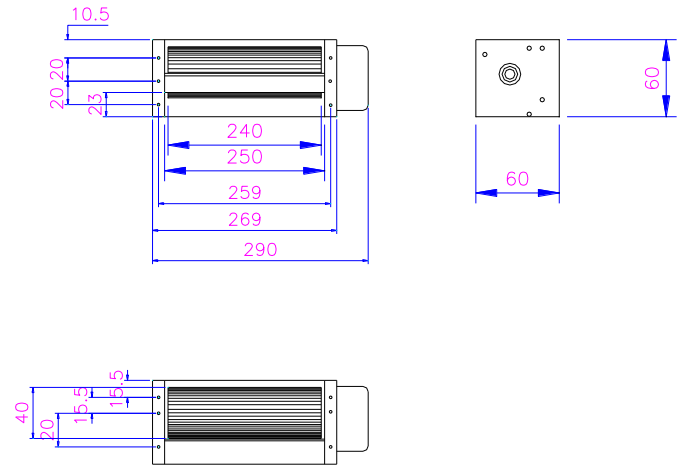

深圳市鑫晋丰科技有限公司
深圳市鑫建华电机厂

XJH40240

XJHFAN

Bearing Type: Ball/Sleeve bearing

Air Flow: 56CFM

规格型号 P/N	电压 Rating Voltage(DC)	电流 Power Current (AMP)	功率 Power Consumption (WATTS)	轴承 Bearing Ball Sleeve	转速 Speed (RPM)	风量 Air Flow (CFM)	噪声 Noise (dBA)
XJH40240-DC12	12	0.35	4.2	S	2300	45	33
XJH40240-DC24	24	0.18	4.3	S	2300	45	33
XJH40240-DC12	12	0.35	4.2	B	2300	45	33
XJH40240-DC24	24	0.18	4.3	B	2300	45	33
47-40240-DC24	24	0.33	7.9	B	2750	56	38
47-40240-DC12	12	0.60	7.2	B	2600	53	38

地址：广东省深圳市龙岗区平湖街道世纪工业区 B 区 2 号 3 楼
电话：0755-23735300 13828711071
传真：0755-89699793
网址：www.fanon.cn