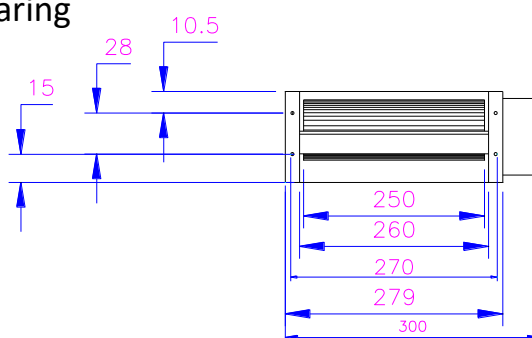

深圳市鑫晋丰科技有限公司
深圳市鑫建华电机厂

XJH30250

XJHFAN

Bearing Type: Ball/Sleeve bearing

Air Flow: 32CFM

规格型号 P/N	电压 Rating Voltage(DC)	电流 Power Current (AMP)	功率 Power Consumption (WATTS)	轴承 Bearing Ball Sleeve	转速 Speed (RPM)	风量 Air Flow (CFM)	噪声 Noise (dBA)
XJH30250-DC12	12	0.23	2.8	S	2300	32	31
XJH30250-DC24	24	0.18	4.3	S	2300	32	31
XJH30250-DC12	12	0.23	2.8	B	2300	32	31
XJH30250-DC24	24	0.18	4.3	B	2300	32	31

地址：广东省深圳市龙岗区平湖街道世纪工业区 B 区 2 号 3 楼
电话：0755-23735300 13828711071
传真：0755-89699793
网址：www.fanon.cn