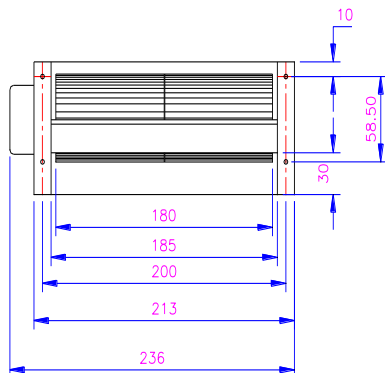

XJHAN

规格型号 P/N	电压 Rating Voltage(DC)	电流 Power Current (AMP)	功率 Power Consumption (WATTS)	轴承 Bearing Ball Sleeve	转速 Speed (RPM)	风量 Air Flow (CFM)	噪声 Noise (dBA)
XJH60180-DC12	12	0.90	10.8	S	2050	80	36
XJH60180-DC24	24	0.48	11.5	S	2050	80	36
XJH60180-DC12	12	0.85	10.8	B	2050	80	36
XJH60180-DC24	24	0.43	11.5	B	2050	80	36

地址：广东省深圳市龙岗区平湖街道世纪工业区 B 区 2 号 3 楼

电话：0755-23735300 13828711071

传真：0755-89699793

网址：www.fanon.cn