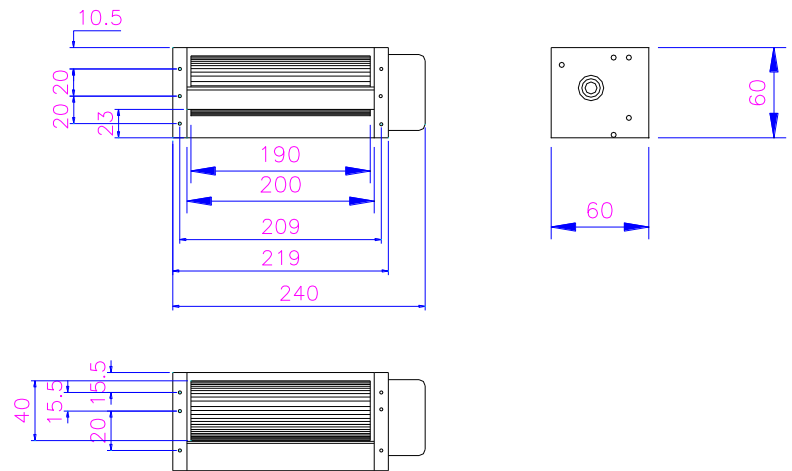

深圳市鑫晋丰科技有限公司
深圳市鑫建华电机厂

XJH40190

XJHFAN

Bearing Type: Ball/Sleeve bearing

Air Flow: 61CFM

规格型号 P/N	电压 Rating Voltage(DC)	电流 Power Current (AMP)	功率 Power Consumption (WATTS)	轴承 Bearing Ball Sleeve	转速 Speed (RPM)	风量 Air Flow (CFM)	噪声 Noise (dBA)
XJH40190-DC12	12	0.32	4.0	S	2200	43	33
XJH40190-DC24	24	0.16	4.0	S	2150	42	33
XJH40190-DC12	12	0.32	4.0	B	2200	43	33
XJH40190-DC24	24	0.16	4.0	B	2150	42	33
47-40190-DC24	24	0.25	6.0	B	3000	61	38
47-40190-DC12	12	0.50	7.8	B	3000	61	38

地址：广东省深圳市龙岗区平湖街道世纪工业区 B 区 2 号 3 楼
电话：0755-23735300 13828711071
传真：0755-89699793
网址：www.fanon.cn