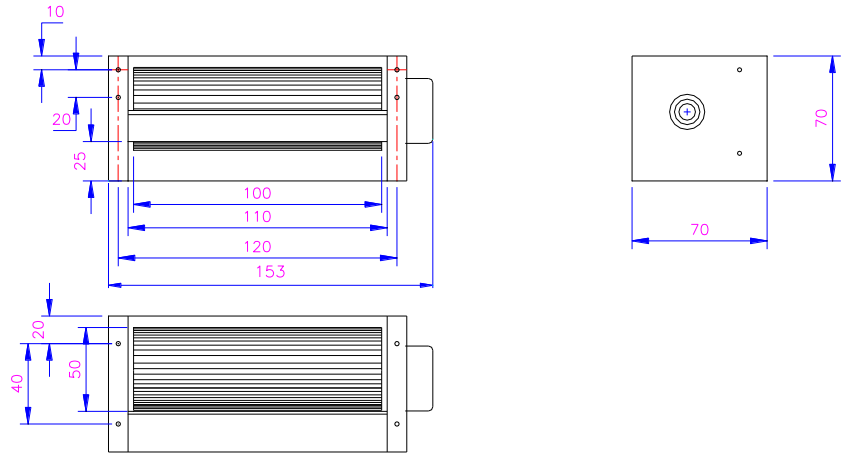

深圳市鑫晋丰科技有限公司
深圳市鑫建华电机厂

XJH50100

XJHFAN

Bearing Type: Ball/Sleeve bearing

Air Flow: 25CFM

规格型号 P/N	电压 Rating Voltage(DC)	电流 Power Current (AMP)	功率 Power Consumption (WATTS)	轴承 Bearing Ball Sleeve	转速 Speed (RPM)	风量 Air Flow (CFM)	噪声 Noise (dBA)
XJH50100-DC12	12	0.27	3.2	S	2200	25	35
XJH50100-DC24	24	0.13	3.1	S	2200	25	35
XJH50100-DC12	12	0.27	3.2	B	2200	25	35
XJH50100-DC24	24	0.13	3.1	B	2200	25	35

地址：广东省深圳市龙岗区平湖街道世纪工业区 B 区 2 号 3 楼
电话：0755-23735300 13828711071
传真：0755-89699793
网址：www.fanon.cn