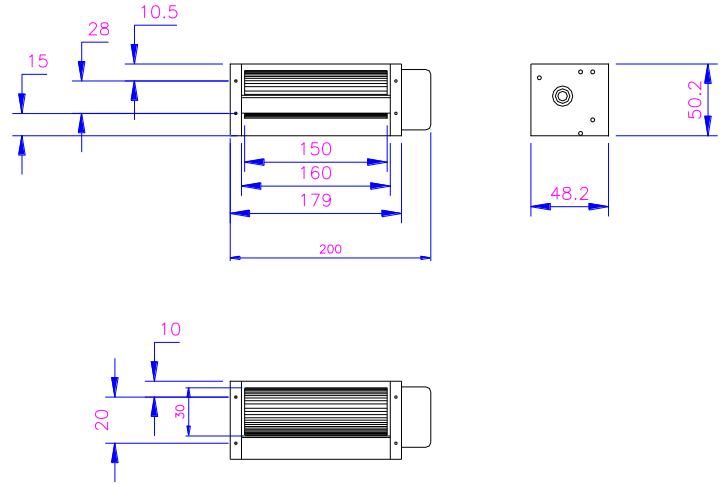

深圳市鑫晋丰科技有限公司
深圳市鑫建华电机厂

XJH30150

XJHFAN

Bearing Type: Ball/Sleeve bearing

Air Flow: 28CFM

规格型号 P/N	电压 Rating Voltage(DC)	电流 Power Current (AMP)	功率 Power Consumption (WATTS)	轴承 Bearing Ball Sleeve	转速 Speed (RPM)	风量 Air Flow (CFM)	噪声 Noise (dBA)
XJH30150-DC12	12	0.20	2.4	S	3000	28	30
XJH30150-DC24	24	0.15	3.6	S	3000	28	30
XJH30150-DC12	12	0.20	2.4	B	3000	28	30
XJH30150-DC24	24	0.15	3.6	B	3000	28	30

地址：广东省深圳市龙岗区平湖街道世纪工业区 B 区 2 号 3 楼
电话：0755-23735300 13828711071
传真：0755-89699793
网址：www.fanon.cn