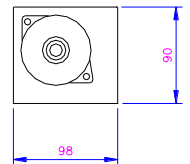

规格型号 P/N	电压 Rating Voltage(DC)	电流 Power Current (AMP)	功率 Power Consumption (WATTS)	轴承 Bearing Ball Sleeve	转速 Speed (RPM)	风量 Air Flow (CFM)	噪声 Noise (dBA)
XJH60138-DC12	12	0.75	9	S	2000	70	35
XJH60138-DC24	24	0.40	9.5	S	2000	70	35
XJH60138-DC12	12	0.75	9	B	2100	73	35
XJH60138-DC24	24	0.40	9.5	B	2100	73	35

地址：广东省深圳市龙岗区平湖街道世纪工业区 B 区 2 号 3 楼

电话：0755-23735300 13828711071

传真：0755-89699793

网址：www.fanon.cn