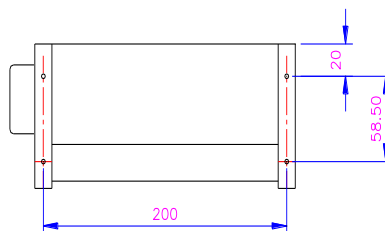

XJHAN

规格型号 P/N	电压 Rating Voltage(DC)	电流 Power Current (AMP)	功率 Power Consumption (WATTS)	轴承 Bearing Ball Sleeve	转速 Speed (RPM)	风量 Air Flow (CFM)	噪声 Noise (dBA)
XJH60180-DC12	12	0.90	10.8	S	2050	80	36
XJH60180-DC24	24	0.48	11.5	S	2050	80	36
XJH60180-DC12	12	0.85	10.8	B	2050	80	36
XJH60180-DC24	24	0.43	11.5	B	2050	80	36

地址：广东省深圳市龙岗区平湖街道世纪工业区 B 区 2 号 3 楼

电话：0755-23735300 13828711071

传真：0755-89699793

网址：www.fanon.cn