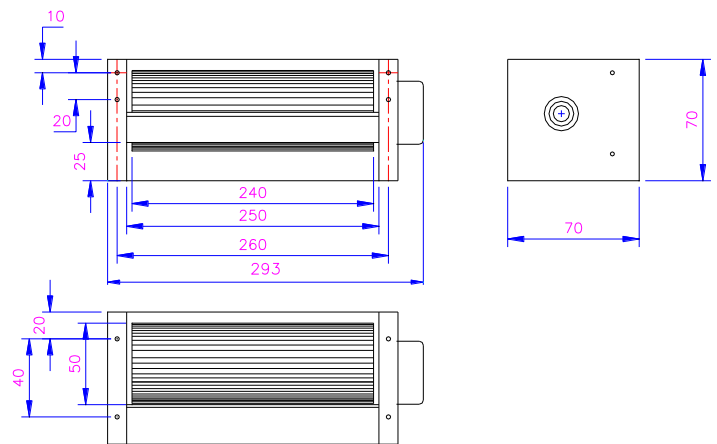

深圳市鑫晋丰科技有限公司
深圳市鑫建华电机厂

XJH50240

XJHFAN

Bearing Type: Ball/Sleeve bearing

Air Flow: 120 CFM

规格型号 P/N	电压 Rating Voltage(DC)	电流 Power Current (AMP)	功率 Power Consumption (WATTS)	轴承 Bearing Ball Sleeve	转速 Speed (RPM)	风量 Air Flow (CFM)	噪声 Noise (dBA)
XJH50240-DC12	12	0.31	3.7	S	2100	105	45
XJH50240-DC24	24	0.15	3.6	S	2100	105	45
XJH50240-DC12	12	0.33	4.0	B	2100	105	45
XJH50240-DC24	24	0.17	4.0	B	2100	105	45
47-50240-DC24	24	0.42	10	B	2400	120	48
47-50240-DC12	12	0.82	9.8	B	2400	120	48

地址：广东省深圳市龙岗区平湖街道世纪工业区 B 区 2 号 3 楼

电话：0755-23735300 13828711071

传真：0755-89699793

网址：www.fanon.cn