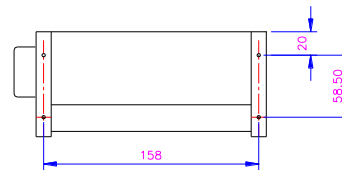

深圳市鑫晋丰科技有限公司
深圳市鑫建华电机厂

XJH60138

XJHAN

Bearing Type: Ball/Sleeve bearing

Air Flow: 73CFM

规格型号 P/N	电压 Rating Voltage(DC)	电流 Power Current (AMP)	功率 Power Consumption (WATTS)	轴承 Bearing Ball Sleeve	转速 Speed (RPM)	风量 Air Flow (CFM)	噪声 Noise (dBA)
XJH60138-DC12	12	0.75	9	S	2000	70	35
XJH60138-DC24	24	0.40	9.5	S	2000	70	35
XJH60138-DC12	12	0.75	9	B	2100	73	35
XJH60138-DC24	24	0.40	9.5	B	2100	73	35

地址：广东省深圳市龙岗区平湖街道世纪工业区 B 区 2 号 3 楼

电话：0755-23735300 13828711071

传真：0755-89699793

网址：www.fanon.cn