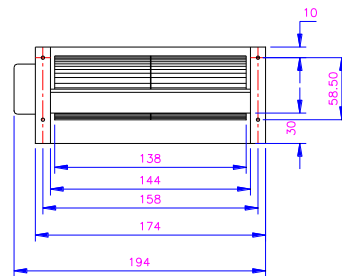

深圳市鑫晋丰科技有限公司
深圳市鑫建华电机厂

XJH60138

XJHAN

Bearing Type: Ball/Sleeve bearing

Air Flow: 73CFM

规格型号 P/N	电压 Rating Voltage(DC)	电流 Power Current (AMP)	功率 Power Consumption (WATTS)	轴承 Bearing Ball Sleeve	转速 Speed (RPM)	风量 Air Flow (CFM)	噪声 Noise (dBA)
XJH60138-DC12	12	0.75	9	S	2000	70	35
XJH60138-DC24	24	0.40	9.5	S	2000	70	35
XJH60138-DC12	12	0.75	9	B	2100	73	35
XJH60138-DC24	24	0.40	9.5	B	2100	73	35

地址：广东省深圳市龙岗区平湖街道世纪工业区 B 区 2 号 3 楼

电话：0755-23735300 13828711071

传真：0755-89699793

网址：www.fanon.cn