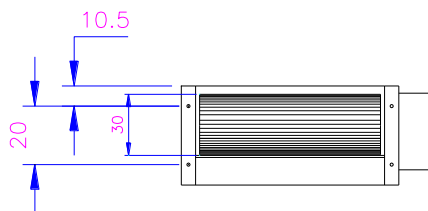

深圳市鑫晋丰科技有限公司
深圳市鑫建华电机厂

XJH30250

XJHFAN

Bearing Type: Ball/Sleeve bearing

Air Flow: 32CFM

规格型号 P/N	电压 Rating Voltage(DC)	电流 Power Current (AMP)	功率 Power Consumption (WATTS)	轴承 Bearing Ball Sleeve	转速 Speed (RPM)	风量 Air Flow (CFM)	噪声 Noise (dBA)
XJH30250-DC12	12	0.23	2.8	S	2300	32	31
XJH30250-DC24	24	0.18	4.3	S	2300	32	31
XJH30250-DC12	12	0.23	2.8	B	2300	32	31
XJH30250-DC24	24	0.18	4.3	B	2300	32	31

地址：广东省深圳市龙岗区平湖街道世纪工业区 B 区 2 号 3 楼
电话：0755-23735300 13828711071
传真：0755-89699793
网址：www.fanon.cn