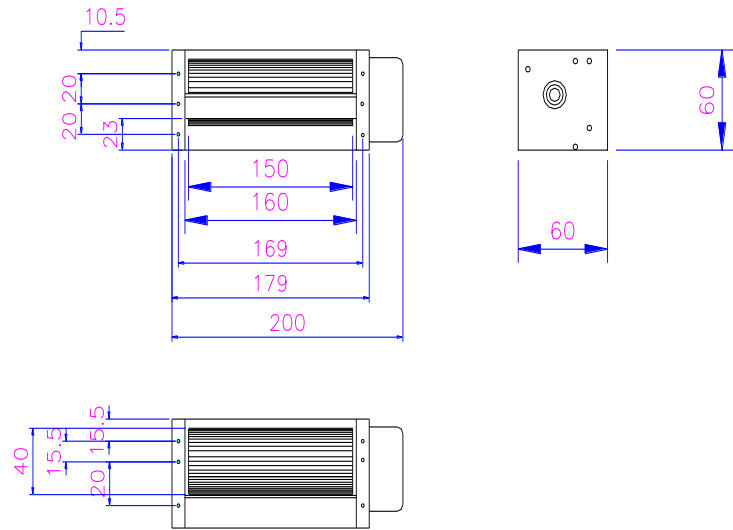

深圳市鑫晋丰科技有限公司
深圳市鑫建华电机厂

XJH40150

XJHFAN

Bearing Type: Ball/Sleeve bearing

Air Flow: 43CFM

规格型号 P/N	电压 Rating Voltage(DC)	电流 Power Current (AMP)	功率 Power Consumption (WATTS)	轴承 Bearing Ball Sleeve	转速 Speed (RPM)	风量 Air Flow (CFM)	噪声 Noise (dBA)
XJH40150-DC12	12	0.31	4.0	S	2200	31	33
XJH40150-DC24	24	0.15	4.0	S	2150	30	33
XJH40150-DC12	12	0.31	4.0	B	2200	31	33
XJH40150-DC24	24	0.15	4.0	B	2100	30	33
47-40150-DC24	24	0.35	8.4	B	3200	43	40
47-40150-DC12	12	0.65	7.8	B	3200	43	40

地址：广东省深圳市龙岗区平湖街道世纪工业区 B 区 2 号 3 楼
电话：0755-23735300 13828711071
传真：0755-89699793
网址：www.fanon.cn