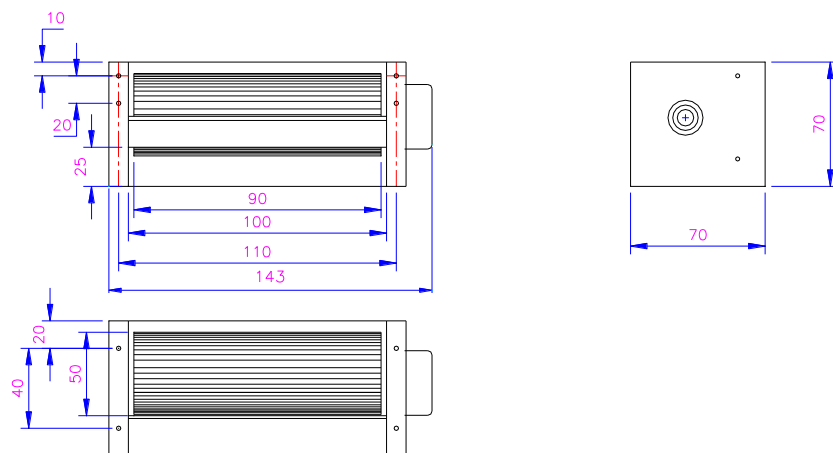

深圳市鑫晋丰科技有限公司
深圳市鑫建华电机厂

XJH5090

XJHFAN

Bearing Type: Ball/Sleeve bearing

Air Flow: 25CFM

规格型号 P/N	电压 Rating Voltage(DC)	电流 Power Current (AMP)	功率 Power Consumption (WATTS)	轴承 Bearing Ball Sleeve	转速 Speed (RPM)	风量 Air Flow (CFM)	噪声 Noise (dBA)
XJH5090-DC12	12	0.27	3.2	S	2200	25	35
XJH5090-DC24	24	0.13	3.1	S	2200	25	35
XJH5090-DC12	12	0.27	3.2	B	2200	25	35
XJH5090-DC24	24	0.13	3.1	B	2200	25	35

地址：广东省深圳市龙岗区平湖街道世纪工业区 B 区 2 号 3 楼
电话：0755-23735300 13828711071
传真：0755-89699793
网址：www.fanon.cn