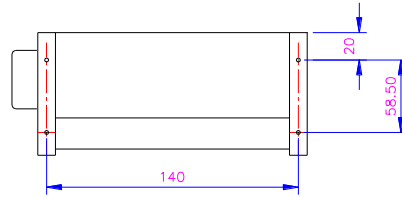

深圳市鑫晋丰科技有限公司
深圳市鑫建华电机厂

XJH60120

XJHAN

Bearing Type: Ball/Sleeve bearing

Air Flow: 65CFM

规格型号 P/N	电压 Rating Voltage(DC)	电流 Power Current (AMP)	功率 Power Consumption (WATTS)	轴承 Bearing Ball Sleeve	转速 Speed (RPM)	风量 Air Flow (CFM)	噪声 Noise (dBA)
XJH60120-DC12	12	0.70	8.4	S	2100	65	35
XJH60120-DC24	24	0.38	9.0	S	2100	65	35
XJH60120-DC12	12	0.70	8.4	B	2100	65	35
XJH60120-DC24	24	0.38	9.0	B	2100	65	35

地址：广东省深圳市龙岗区平湖街道世纪工业区 B 区 2 号 3 楼
电话：0755-23735300 13828711071
传真：0755-89699793
网址：www.fanon.cn