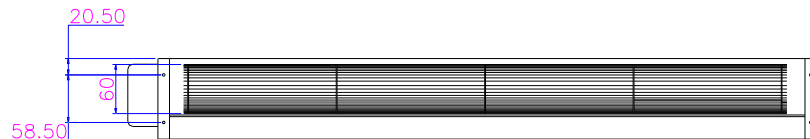

# XJHFAN

Bearing Type: Ball/Sleeve bearing

Air Flow: 256 CFM

规格型号 P/N	电压 Rating Voltage(DC )	电流 Power Current (AMP)	功率 Power Consumption (WATTS)	轴承 Bearing Ball Sleeve	转速 Speed (RPM)	风量 Air Flow (CFM)	噪声 Noise (dBA)
XJH60420-DC12	12	1.0	12	S	1200	134	40
XJH60420-DC24	24	0.50	12	S	1200	134	40
XJH60420-DC12	12	1.0	12	B	1200	134	40
XJH60420-DC24	24	0.50	12	B	1200	134	40
7550-60420-DC24	24	1.10	26.5	B	2300	256	50