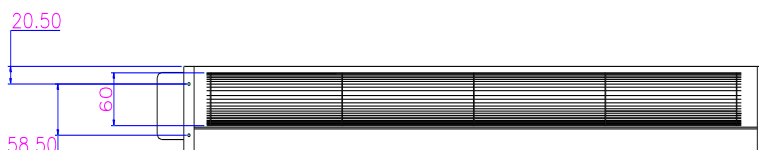

深圳市鑫晋丰科技有限公司
深圳市鑫建华电机厂

XJH60300

XJHFAN

Bearing Type: Ball/Sleeve bearing

Air Flow: 170CFM

规格型号 P/N	电压 Rating Voltage(DC)	电流 Power Current (AMP)	功率 Power Consumption (WATTS)	轴承 Bearing Ball Sleeve	转速 Speed (RPM)	风量 Air Flow (CFM)	噪声 Noise (dBA)
XJH60300-DC12	12	1.1	13.2	S	1600	110	37
XJH60300-DC24	24	0.57	13.6	S	1750	120	39
XJH60300-DC12	12	1.1	13.2	B	1600	110	37
XJH60300-DC24	24	0.57	13.6	B	1750	120	39
7550-60300-DC24	24	1.10	26.5	B	2400	170	45

地址：广东省深圳市龙岗区平湖街道世纪工业区 B 区 2 号 3 楼

电话：0755-23735300 13828711071

传真：0755-89699793

网址：www.fanon.cn