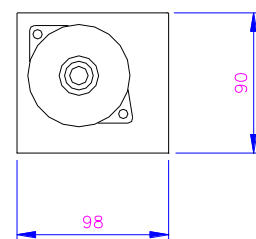

深圳市鑫晋丰科技有限公司
深圳市鑫建华电机厂

XJH60240

XJHAN

Bearing Type: Ball/Sleeve bearing

Air Flow: 100CFM

规格型号 P/N	电压 Rating Voltage(DC)	电流 Power Current (AMP)	功率 Power Consumption (WATTS)	轴承 Bearing Ball Sleeve	转速 Speed (RPM)	风量 Air Flow (CFM)	噪声 Noise (dBA)
XJH60240-DC12	12	0.90	11	S	1650	97	35
XJH60240-DC24	24	0.45	11	S	1650	97	35
XJH60240-DC12	12	0.90	11	B	1700	100	35
XJH60240-DC24	24	0.45	11	B	1700	100	35

地址：广东省深圳市龙岗区平湖街道世纪工业区 B 区 2 号 3 楼
电话：0755-23735300 13828711071
传真：0755-89699793
网址：www.fanon.cn