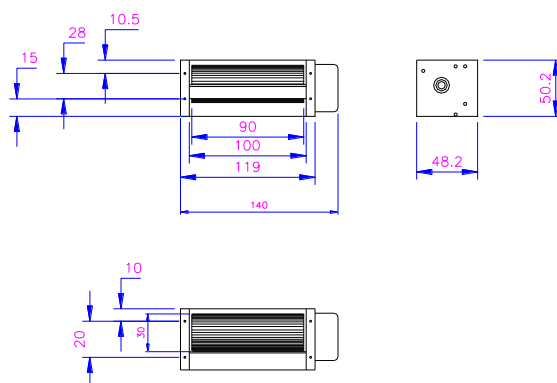

深圳市鑫晋丰科技有限公司
深圳市鑫建华电机厂

XJH3090

XJHFAN

Bearing Type: Ball/Sleeve bearing

Air Flow: 28CFM

规格型号 P/N	电压 Rating Voltage(DC)	电流 Power Current (AMP)	功率 Power Consumption (WATTS)	轴承 Bearing Ball Sleeve	转速 Speed (RPM)	风量 Air Flow (CFM)	噪声 Noise (dBA)
XJH3090-DC12	12	0.25	3.0	S	4000	26	29
XJH3090-DC24	24	0.18	4.3	S	4300	28	29
XJH3090-DC12	12	0.25	3.0	B	4000	26	29
XJH3090-DC24	24	0.18	4.3	B	4300	28	29

地址：广东省深圳市龙岗区平湖街道世纪工业区 B 区 2 号 3 楼
电话：0755-23735300 13828711071
传真：0755-89699793
网址：www.fanon.cn